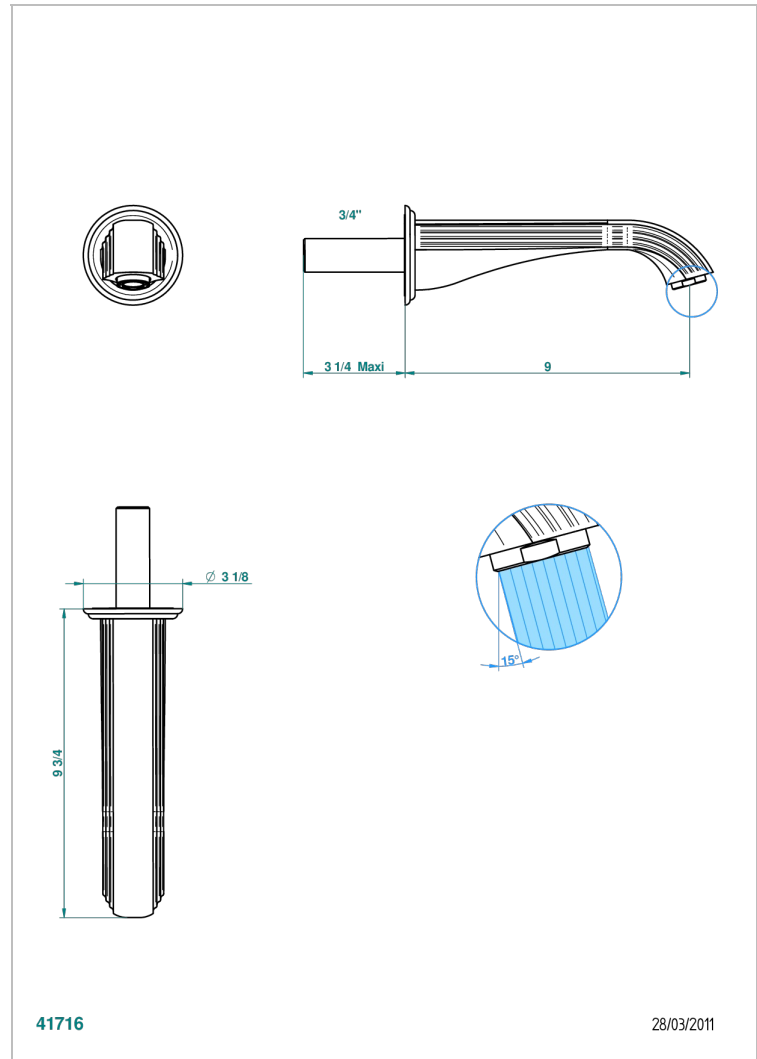

MARQUISE PLATINUM DECOR

A7G-43SGB

Basin wall spout 3/4 no T junction

THG[®]
PARIS

CHARACTERISTIC

- Marquise platinum decor
- Basin wall spout 3/4 no T junction

TECHNICAL SPECS

- Recommandé : 3 bars (max. 5 bars) - Advised : 43,5 psi (max. 72 psi)
- 15 l/min à 3 bars (4 gpm at 43.5 psi)

AVAILABLE FINITIONS

Antique nickel - H28
Black ceram - D30
Blush PVD - H62
Brass color PVD - H49
Brown bronze color PVD - F33
Gold color PVD - H52

Graphite PVD - H64
Lacquered light bronze - D01
Matt Umber PVD - H67
Matt blush PVD - H60
Matt brass color PVD - H50
Matt brown bronze color PVD - F34