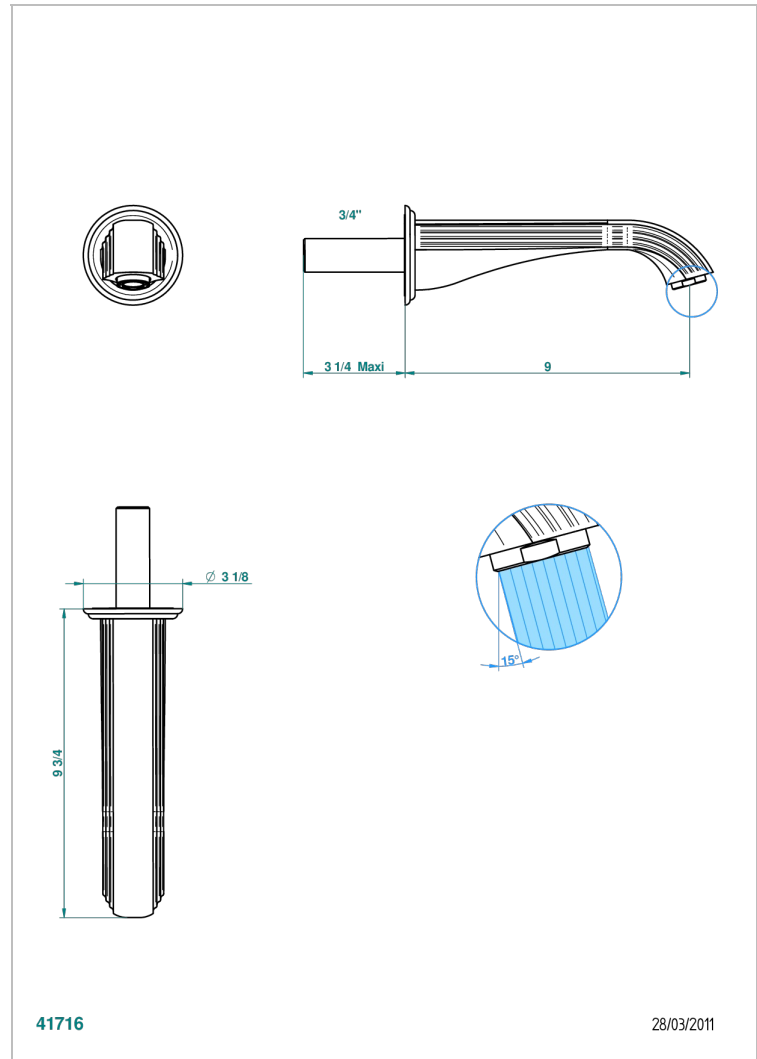

MARQUISE GOLD DECOR

A7F-43SGB

Basin wall spout 3/4 no T junction

THG[®]
PARIS

CHARACTERISTIC

- Marquise Gold decor
- Basin wall spout 3/4 no T junction

TECHNICAL SPECS

- Recommandé : 3 bars (max. 5 bars) - Advised : 43,5 psi (max. 72 psi)
- 15 l/min à 3 bars (4 gpm at 43.5 psi)

AVAILABLE FINITIONS

Antique nickel - H28
Black ceram - D30
Blush PVD - H62
Brass color PVD - H49
Brown bronze color PVD - F33
Gold color PVD - H52

Graphite PVD - H64
Lacquered light bronze - D01
Matt Umber PVD - H67
Matt blush PVD - H60
Matt brass color PVD - H50
Matt brown bronze color PVD - F34