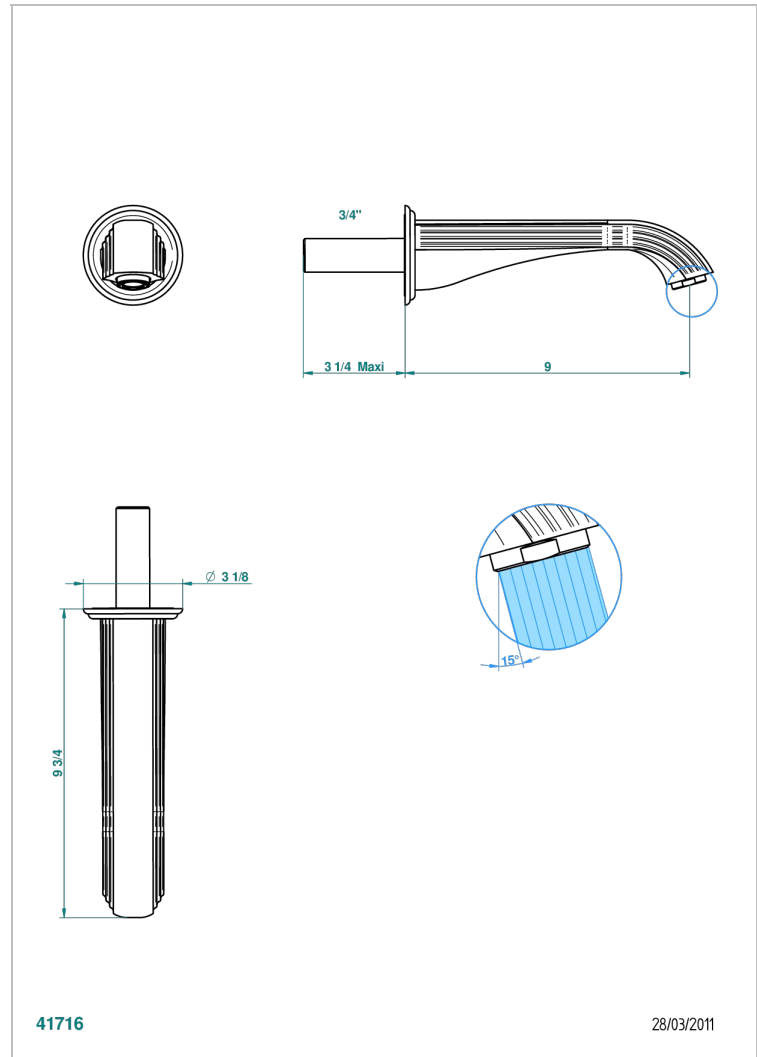

# ITHAQUE PLATINUM DECOR

A7B-43SGB

Basin wall spout 3/4 no T junction

THG<sup>®</sup>  
PARIS

41716

28/03/2011

## CHARACTERISTIC

- Ithaque Platinum decor
- Basin wall spout 3/4 no T junction

## TECHNICAL SPECS

- Recommandé : 3 bars (max. 5 bars) - Advised : 43,5 psi (max. 72 psi)
- 15 l/min à 3 bars (4 gpm at 43.5 psi)