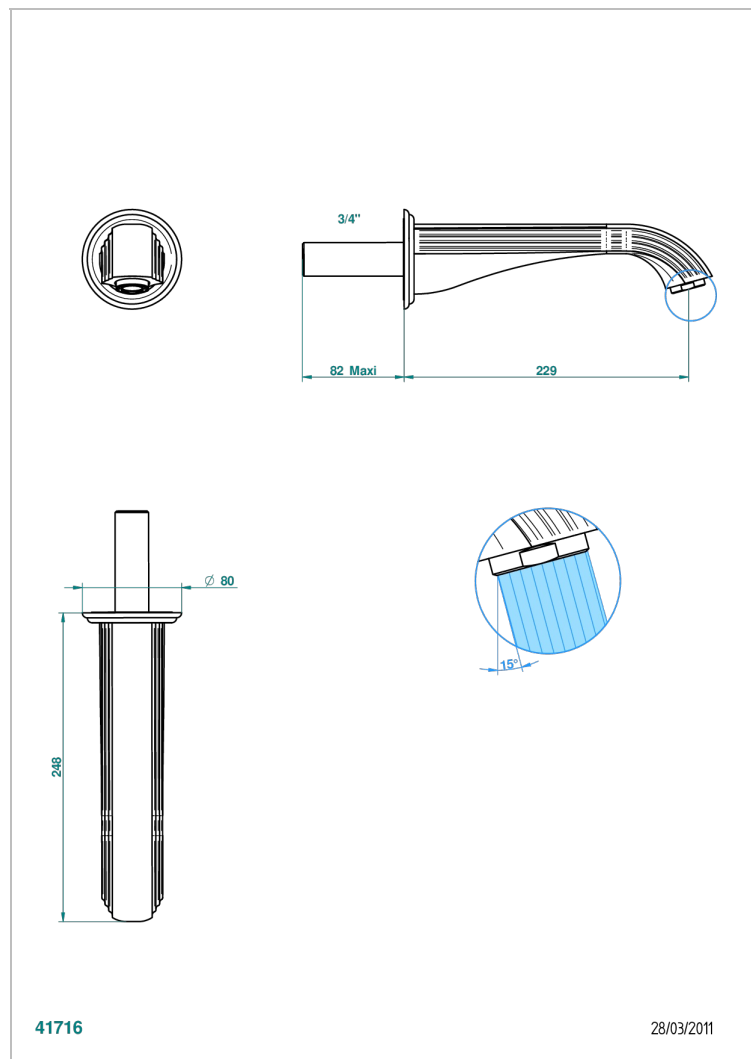

ITHAQUE PLATINUM DECOR

A7B-43SGB

Basin wall spout 3/4 no T junction

THG[®]
PARIS

41716

28/03/2011

CHARACTERISTIC

- Ithaque Platinum decor
- Basin wall spout 3/4 no T junction

TECHNICAL SPECS

- Recommandé : 3 bars (max. 5 bars) - Advised : 43,5 psi (max. 72 psi)
- 15 l/min à 3 bars (4 gpm at 43.5 psi)

AVAILABLE FINITIONS

Antique nickel - H28
Black ceram - D30
Blush PVD - H62
Brass color PVD - H49
Brown bronze color PVD - F33
Gold color PVD - H52

Nickel color PVD - H55
Polished chrome (color finish) - A02
Polished chrome / Polished gold (color finish) - G02
Polished gold (color finish) - F01
Polished nickel - B01
Soft gold - F30

Soft matt gold - F31
Umber PVD - H66
Varnished matt antique red copper (color finish) - H07