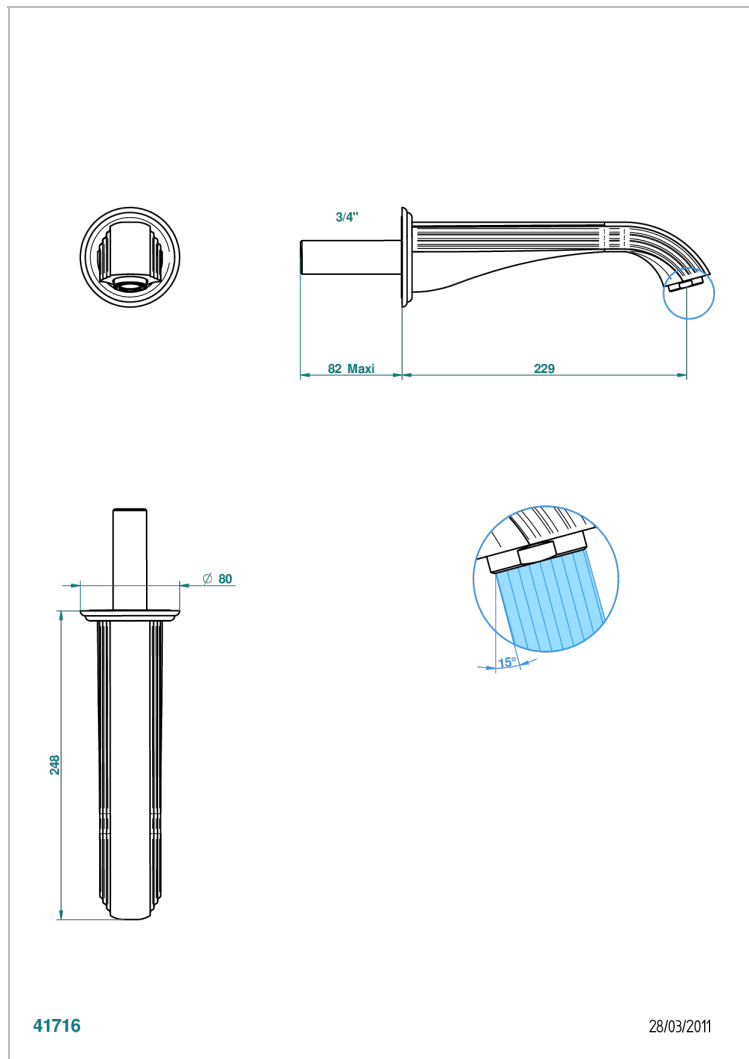

ITHAQUE PLATINUM DECOR

A7B-43SGB

Basin wall spout 3/4 no T junction

THG[®]
PARIS

41716

28/03/2011

CHARACTERISTIC

- Ithaque Platinum decor
- Basin wall spout 3/4 no T junction

TECHNICAL SPECS

- Recommandé : 3 bars (max. 5 bars) - Advised : 43,5 psi (max. 72 psi)
- 15 l/min à 3 bars (4 gpm at 43.5 psi)

AVAILABLE FINITIONS

Antique nickel - H28
Black ceram - D30
Blush PVD - H62
Brass color PVD - H49
Brown bronze color PVD - F33
Gold color PVD - H52

Nickel color PVD - H55
Polished chrome (color finish) - A02
Polished chrome / Polished gold (color finish) - G02
Polished gold (color finish) - F01
Polished nickel - B01
Soft gold - F30

Soft matt gold - F31
Umber PVD - H66
Varnished matt antique red copper (color finish) - H07