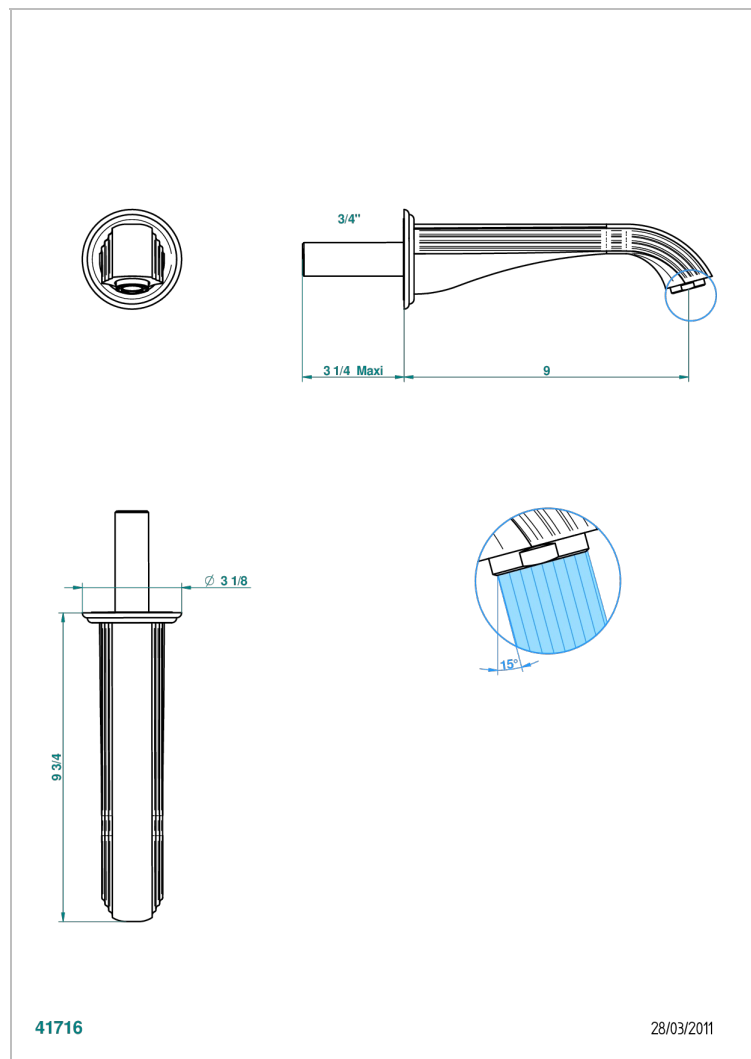

ITHAQUE PLATINUM DECOR

A7B-43SGB

Basin wall spout 3/4 no T junction

THG[®]
PARIS

41716

28/03/2011

CHARACTERISTIC

- Ithaque Platinum decor
- Basin wall spout 3/4 no T junction

TECHNICAL SPECS

- Recommandé : 3 bars (max. 5 bars) - Advised : 43,5 psi (max. 72 psi)
- 15 l/min à 3 bars (4 gpm at 43.5 psi)

AVAILABLE FINITIONS

Antique nickel - H28
Black ceram - D30
Blush PVD - H62
Brass color PVD - H49
Brown bronze color PVD - F33
Gold color PVD - H52