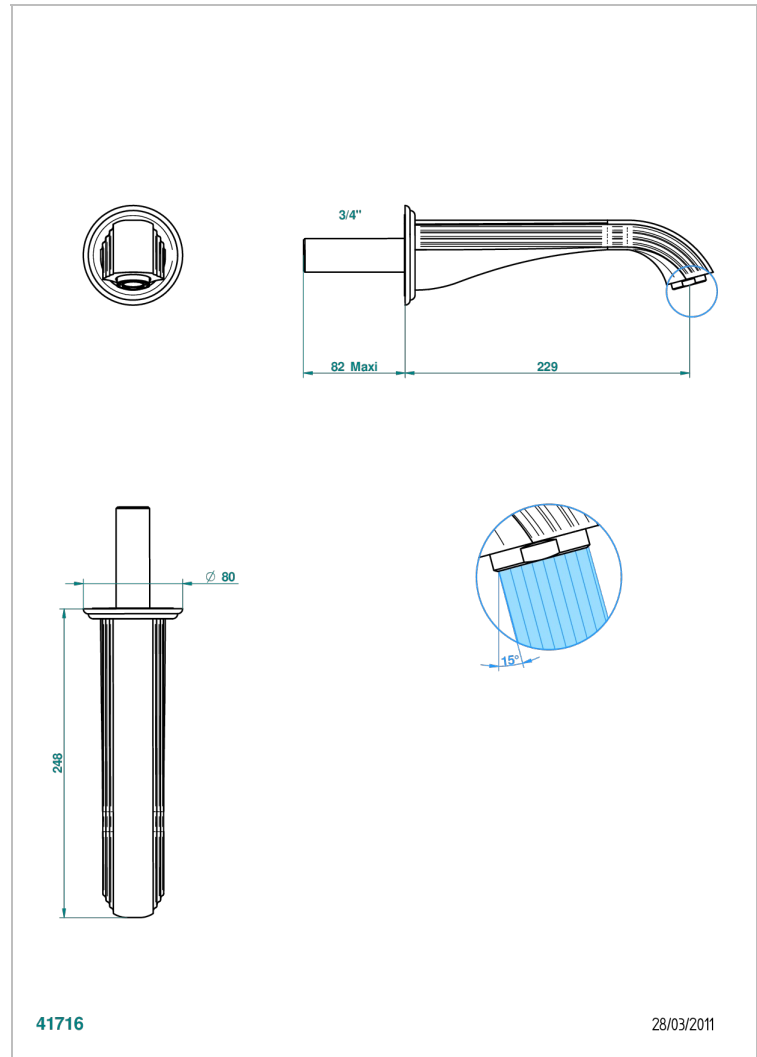

# ITHAQUE GOLD DECOR

A7A-43SGB

Basin wall spout 3/4 no T junction

THG<sup>®</sup>  
PARIS

## CHARACTERISTIC

- Ithaque Gold decor
- Basin wall spout 3/4 no T junction

## TECHNICAL SPECS

- Recommandé : 3 bars (max. 5 bars) - Advised : 43,5 psi (max. 72 psi)
- 15 l/min à 3 bars (4 gpm at 43.5 psi)