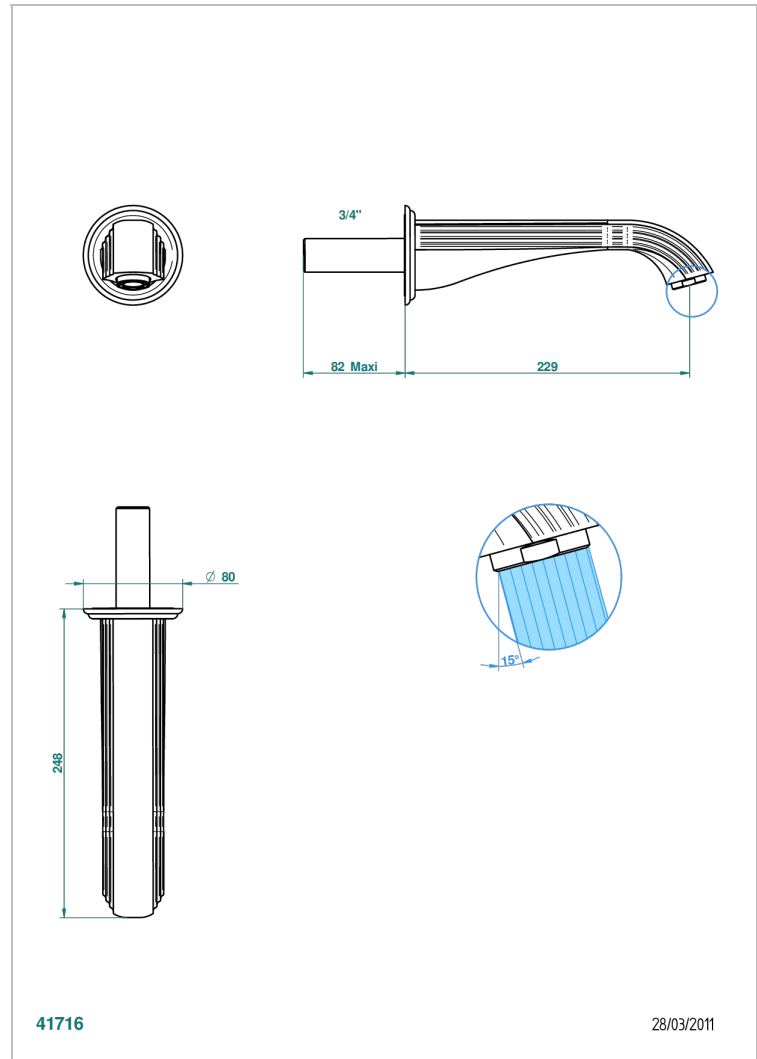

ITHAQUE GOLD DECOR

A7A-43SGB

Basin wall spout 3/4 no T junction

THG[®]
PARIS

CHARACTERISTIC

- Ithaque Gold decor
- Basin wall spout 3/4 no T junction

TECHNICAL SPECS

- Recommandé : 3 bars (max. 5 bars) - Advised : 43,5 psi (max. 72 psi)
- 15 l/min à 3 bars (4 gpm at 43.5 psi)

AVAILABLE FINITIONS

Antique nickel - H28
Black ceram - D30
Blush PVD - H62
Brass color PVD - H49
Brown bronze color PVD - F33
Gold color PVD - H52

Graphite PVD - H64
Lacquered light bronze - D01
Matt Umber PVD - H67
Matt blush PVD - H60
Matt brass color PVD - H50
Matt brown bronze color PVD - F34