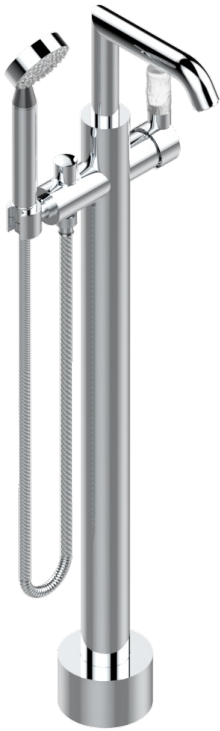

# BAMBOU CLEAR CRYSTAL

A35-6508S

THG<sup>®</sup>  
PARIS

Free-standing single lever bath mixer with handshower with Easyclean system

## CHARACTERISTIC

- Bambo Clear crystal
- Free-standing single lever bath mixer with handshower with Easyclean system

## TECHNICAL SPECS

- Recommandé : 3 bars (max. 5 bars) - Advised : 43,5 psi (max. 72 psi)
- Bec : 22 l/min à 3 bars - Douchette : 9,5 l/min à 3 bars
- Spout : 5.82 gpm at 43.5 psi - Handshower : 2.5 gpm at 43.5 psi

## AVAILABLE FINITIONS

Black ceram - D30  
Blush PVD - H62  
Brass color PVD - H49  
Brown bronze color PVD - F33  
Chrome polished - A02  
Chrome polished / gold polished - G02

Copper antique matt, coated - H07  
Gold color PVD - H52  
Gold mat - F07  
Gold polished - F01  
Graphite PVD - H64  
Light coated bronze - D01