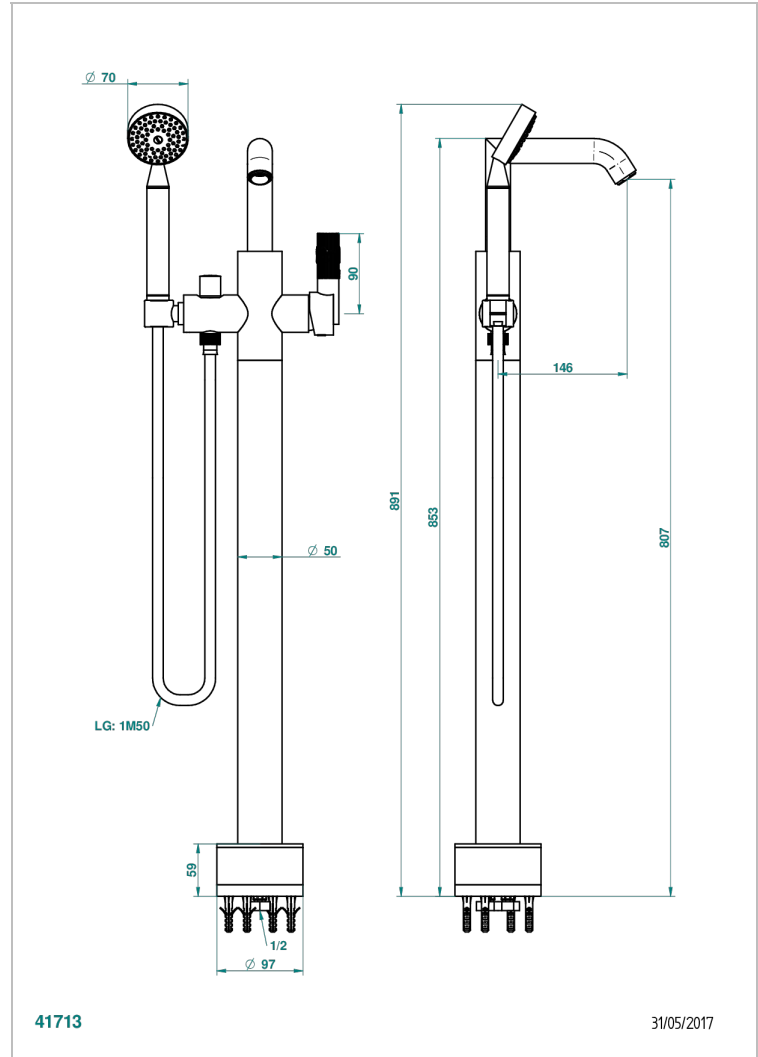

# BAMBOU CLEAR CRYSTAL

A35-6508S

THG<sup>®</sup>  
PARIS

Free-standing single lever bath mixer with handshower with Easyclean system

## CHARACTERISTIC

- Bambo Clear crystal
- Free-standing single lever bath mixer with handshower with Easyclean system

## TECHNICAL SPECS

- Recommandé : 3 bars (max. 5 bars) - Advised : 43,5 psi (max. 72 psi)
- Bec : 22 l/min à 3 bars - Douchette : 9,5 l/min à 3 bars
- Spout : 5.82 gpm at 43.5 psi - Handshower : 2.5 gpm at 43.5 psi