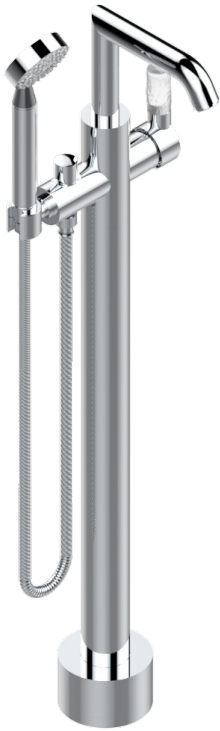

BAMBOU CLEAR CRYSTAL

A35-6508S

Free-standing single lever bath mixer with handshower with Easyclean system

THG[®]
PARIS

CHARACTERISTIC

- BamboU Clear crystal
- Free-standing single lever bath mixer with handshower with Easyclean system

TECHNICAL SPECS

- Recommandé : 3 bars (max. 5 bars) - Advised : 43,5 psi (max. 72 psi)
- Bec : 22 l/min à 3 bars - Douchette : 9,5 l/min à 3 bars
- Spout : 5.82 gpm at 43.5 psi - Handshower : 2.5 gpm at 43.5 psi

AVAILABLE FINITIONS

Black ceram - D30
Blush PVD - H62
Brass color PVD - H49
Brown bronze color PVD - F33
Chrome polished - A02
Chrome polished / gold polished - G02

Copper antique matt, coated - H07
Gold color PVD - H52
Gold mat - F07
Gold polished - F01
Graphite PVD - H64
Light coated bronze - D01

Matt Umber PVD - H67
Matt blush PVD - H60
Matt brass color PVD - H50
Matt brown bronze color PVD - F34
Matt chrome (American satin) - C02
Matt gold color PVD - H53

Matt graphite PVD - H65
Matt nickel (American satin) - C01
Matt nickel color PVD - H56
Nickel antique / Sovereign - H28
Nickel color PVD - H55
Nickel polished - B01