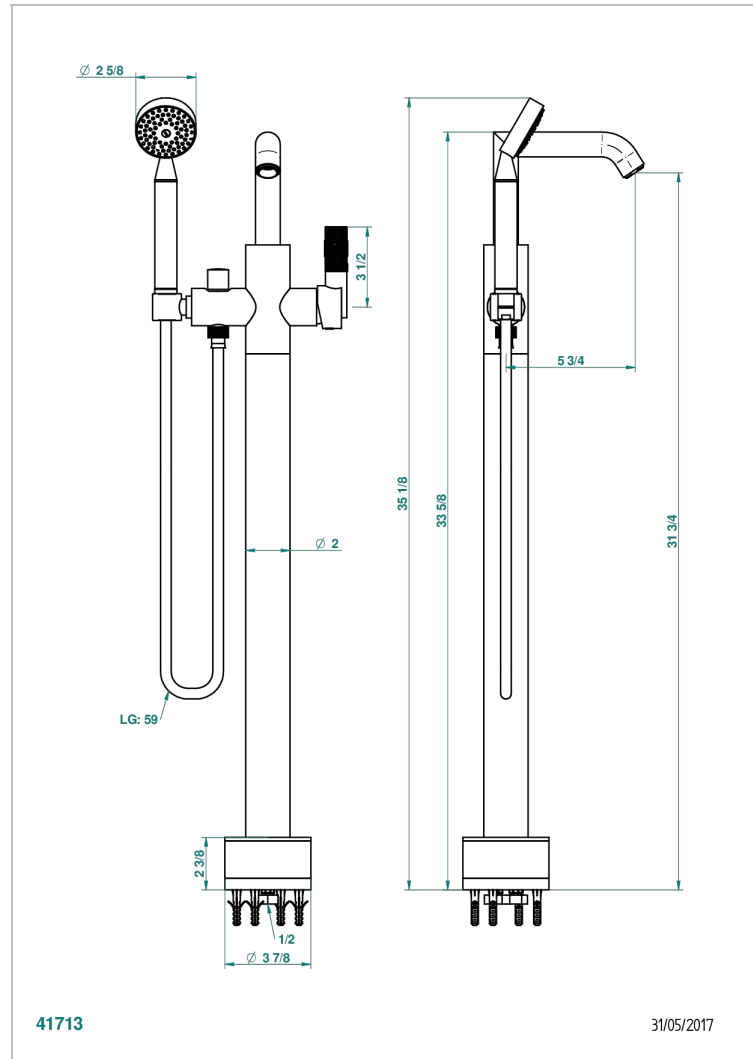

BAMBOU CLEAR CRYSTAL

A35-6508S

Free-standing single lever bath mixer with handshower with Easyclean system

THG[®]
PARIS

CHARACTERISTIC

- BamboU Clear crystal
- Free-standing single lever bath mixer with handshower with Easyclean system

TECHNICAL SPECS

- Recommandé : 3 bars (max. 5 bars) - Advised : 43,5 psi (max. 72 psi)
- Bec : 22 l/min à 3 bars - Douchette : 9,5 l/min à 3 bars
- Spout : 5.82 gpm at 43.5 psi - Handshower : 2.5 gpm at 43.5 psi