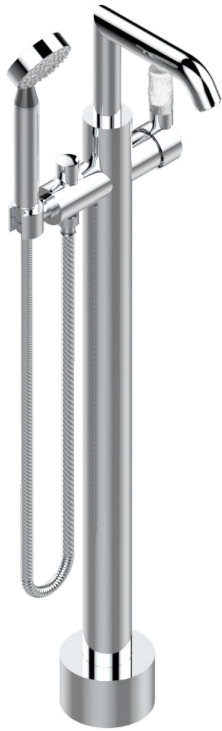

BAMBOU CLEAR CRYSTAL

A35-6508S

Free-standing bath mixer with handshower with Easyclean system

THG[®]
PARIS

CHARACTERISTIC

- BamboU Clear crystal
- Free-standing bath mixer with handshower with Easyclean system

TECHNICAL SPECS

- Recommandé : 3 bars (max. 5 bars) - Advised : 43,5 psi (max. 72 psi)
- Bec : 22 l/min à 3 bars - Douchette : 9,5 l/min à 3 bars
- Spout : 5.82 gpm at 43.5 psi - Handshower : 2.5 gpm at 43.5 psi

AVAILABLE FINITIONS

Antique nickel - H28
Black ceram - D30
Blush PVD - H62
Brass color PVD - H49
Brown bronze color PVD - F33
Gold color PVD - H52

Graphite PVD - H64
Lacquered light bronze - D01
Matt Umber PVD - H67
Matt blush PVD - H60
Matt brass color PVD - H50
Matt brown bronze color PVD - F34

Matt chrome - C02
Matt gold - F07
Matt gold color PVD - H53
Matt graphite PVD - H65
Matt nickel (color finish) - C01
Matt nickel color PVD - H56

Nickel color PVD - H55
Polished chrome (color finish) - A02
Polished chrome / Polished gold (color finish) - G02
Polished gold (color finish) - F01
Polished nickel - B01
Soft gold - F30