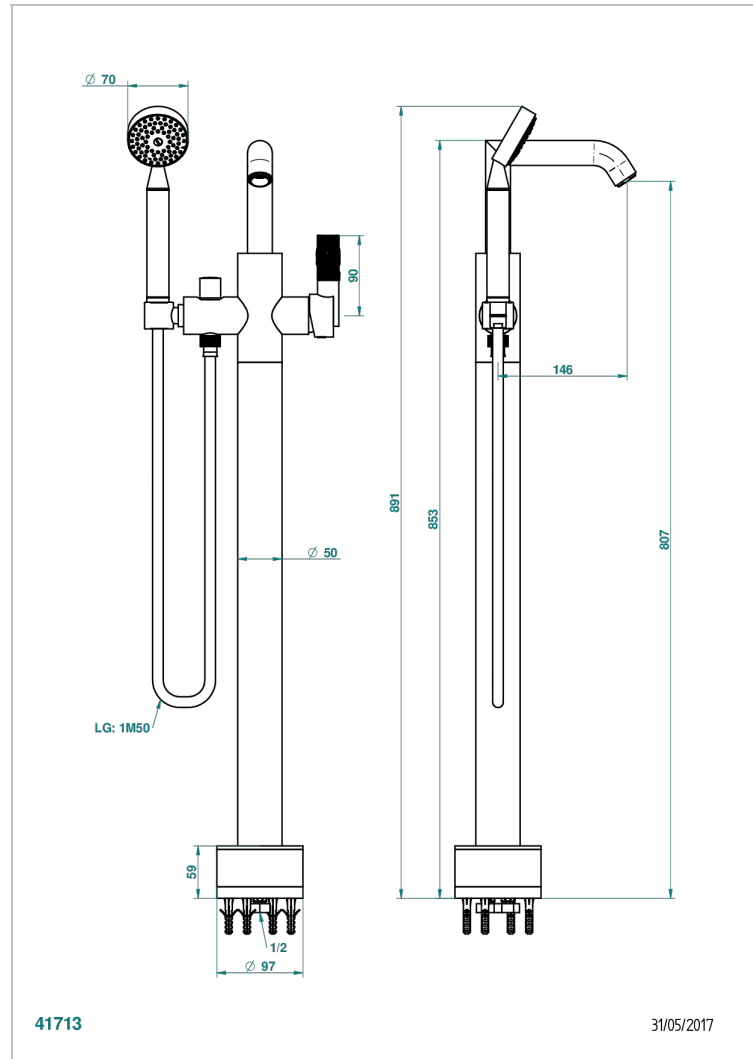

BAMBOU CLEAR CRYSTAL

A35-6508S

Free-standing bath mixer with handshower with Easyclean system

THG[®]
PARIS

CHARACTERISTIC

- BamboU Clear crystal
- Free-standing bath mixer with handshower with Easyclean system

TECHNICAL SPECS

- Recommandé : 3 bars (max. 5 bars) - Advised : 43,5 psi (max. 72 psi)
- Bec : 22 l/min à 3 bars - Douchette : 9,5 l/min à 3 bars
- Spout : 5.82 gpm at 43.5 psi - Handshower : 2.5 gpm at 43.5 psi

AVAILABLE FINITIONS

Antique nickel - H28
Black ceram - D30
Blush PVD - H62
Brass color PVD - H49
Brown bronze color PVD - F33
Gold color PVD - H52

Graphite PVD - H64
Lacquered light bronze - D01
Matt Umber PVD - H67
Matt blush PVD - H60
Matt brass color PVD - H50
Matt brown bronze color PVD - F34