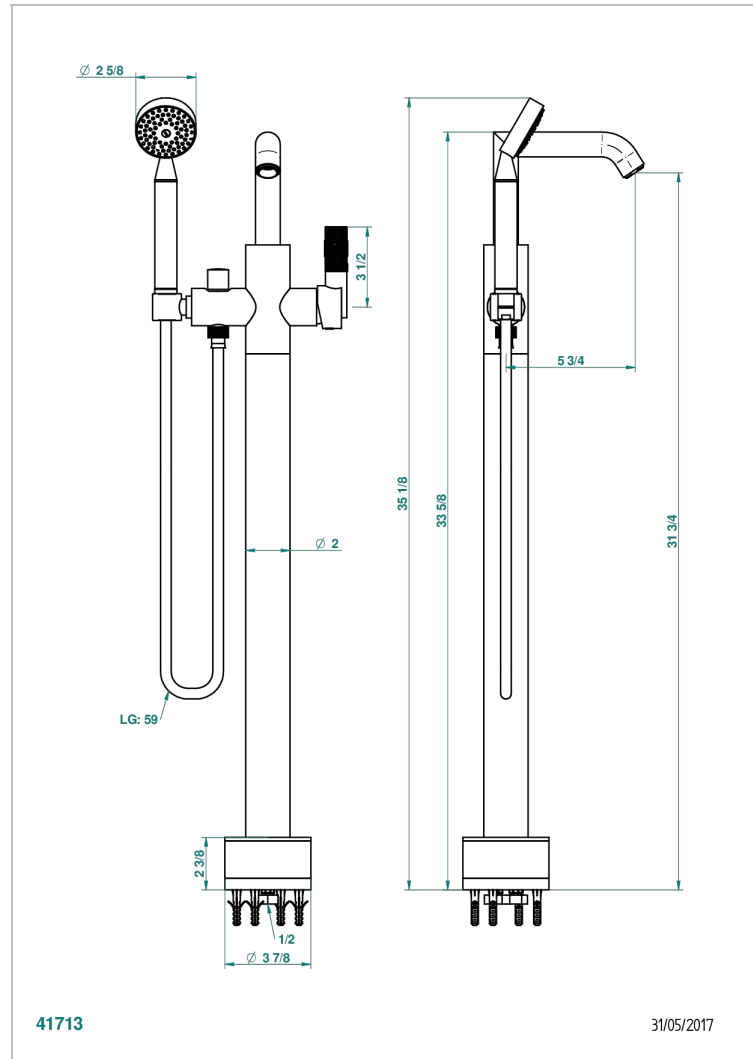

# BAMBOU CLEAR CRYSTAL

A35-6508S

Free-standing bath mixer with handshower with Easyclean system

THG<sup>®</sup>  
PARIS

## CHARACTERISTIC

- BamboU Clear crystal
- Free-standing bath mixer with handshower with Easyclean system

## TECHNICAL SPECS

- Recommandé : 3 bars (max. 5 bars) - Advised : 43,5 psi (max. 72 psi)
- Bec : 22 l/min à 3 bars - Douchette : 9,5 l/min à 3 bars
- Spout : 5.82 gpm at 43.5 psi - Handshower : 2.5 gpm at 43.5 psi