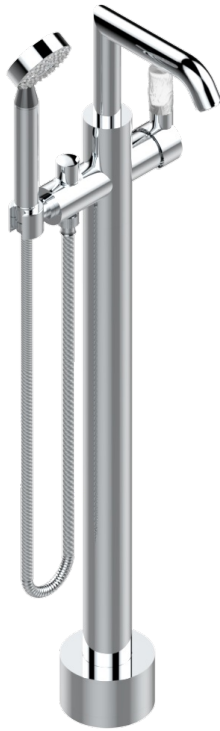

# BAMBOU CLEAR CRYSTAL

A35-6508S

Free-standing bath mixer with handshower with Easyclean system

THG<sup>®</sup>  
PARIS

## CHARACTERISTIC

- BamboU Clear crystal
- Free-standing bath mixer with handshower with Easyclean system

## TECHNICAL SPECS

- Recommandé : 3 bars (max. 5 bars) - Advised : 43,5 psi (max. 72 psi)
- Bec : 22 l/min à 3 bars - Douchette : 9,5 l/min à 3 bars
- Spout : 5.82 gpm at 43.5 psi - Handshower : 2.5 gpm at 43.5 psi

## AVAILABLE FINITIONS

Antique nickel - H28  
Black ceram - D30  
Blush PVD - H62  
Brass color PVD - H49  
Brown bronze color PVD - F33  
Gold color PVD - H52

Graphite PVD - H64  
Lacquered light bronze - D01  
Matt Umber PVD - H67  
Matt blush PVD - H60  
Matt brass color PVD - H50  
Matt brown bronze color PVD - F34