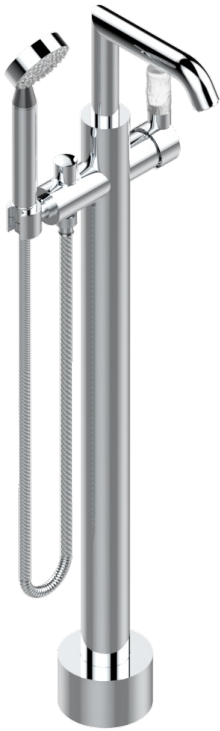

BAMBOU CLEAR CRYSTAL

A35-6508S

Free-standing bath mixer with handshower with Easyclean system

THG[®]
PARIS

CHARACTERISTIC

- BamboU Clear crystal
- Free-standing bath mixer with handshower with Easyclean system

TECHNICAL SPECS

- Recommandé : 3 bars (max. 5 bars) - Advised : 43,5 psi (max. 72 psi)
- Bec : 22 l/min à 3 bars - Douchette : 9,5 l/min à 3 bars
- Spout : 5.82 gpm at 43.5 psi - Handshower : 2.5 gpm at 43.5 psi

AVAILABLE FINITIONS

Antique nickel - H28
Black ceram - D30
Blush PVD - H62
Brass color PVD - H49
Brown bronze color PVD - F33
Gold color PVD - H52

Graphite PVD - H64
Lacquered light bronze - D01
Matt Umber PVD - H67
Matt blush PVD - H60
Matt brass color PVD - H50
Matt brown bronze color PVD - F34

Matt chrome - C02
Matt gold - F07
Matt gold color PVD - H53
Matt graphite PVD - H65
Matt nickel (color finish) - C01
Matt nickel color PVD - H56

Nickel color PVD - H55
Polished chrome (color finish) - A02
Polished chrome / Polished gold (color finish) - G02
Polished gold (color finish) - F01
Polished nickel - B01
Soft gold - F30