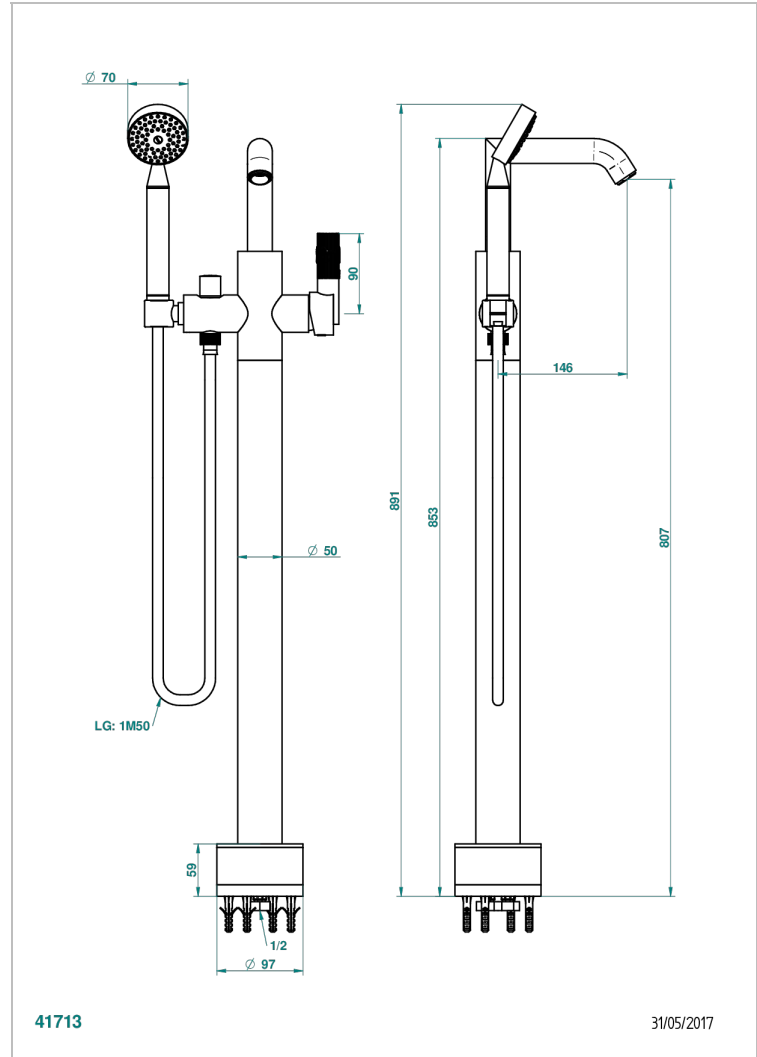

BAMBOU CLEAR CRYSTAL

A35-6508S

Free-standing bath mixer with handshower with Easyclean system

THG[®]
PARIS

CHARACTERISTIC

- BamboU Clear crystal
- Free-standing bath mixer with handshower with Easyclean system

TECHNICAL SPECS

- Recommandé : 3 bars (max. 5 bars) - Advised : 43,5 psi (max. 72 psi)
- Bec : 22 l/min à 3 bars - Douchette : 9,5 l/min à 3 bars
- Spout : 5.82 gpm at 43.5 psi - Handshower : 2.5 gpm at 43.5 psi

AVAILABLE FINITIONS

Antique nickel - H28
Black ceram - D30
Blush PVD - H62
Brass color PVD - H49
Brown bronze color PVD - F33
Gold color PVD - H52

Graphite PVD - H64
Lacquered light bronze - D01
Matt Umber PVD - H67
Matt blush PVD - H60
Matt brass color PVD - H50
Matt brown bronze color PVD - F34