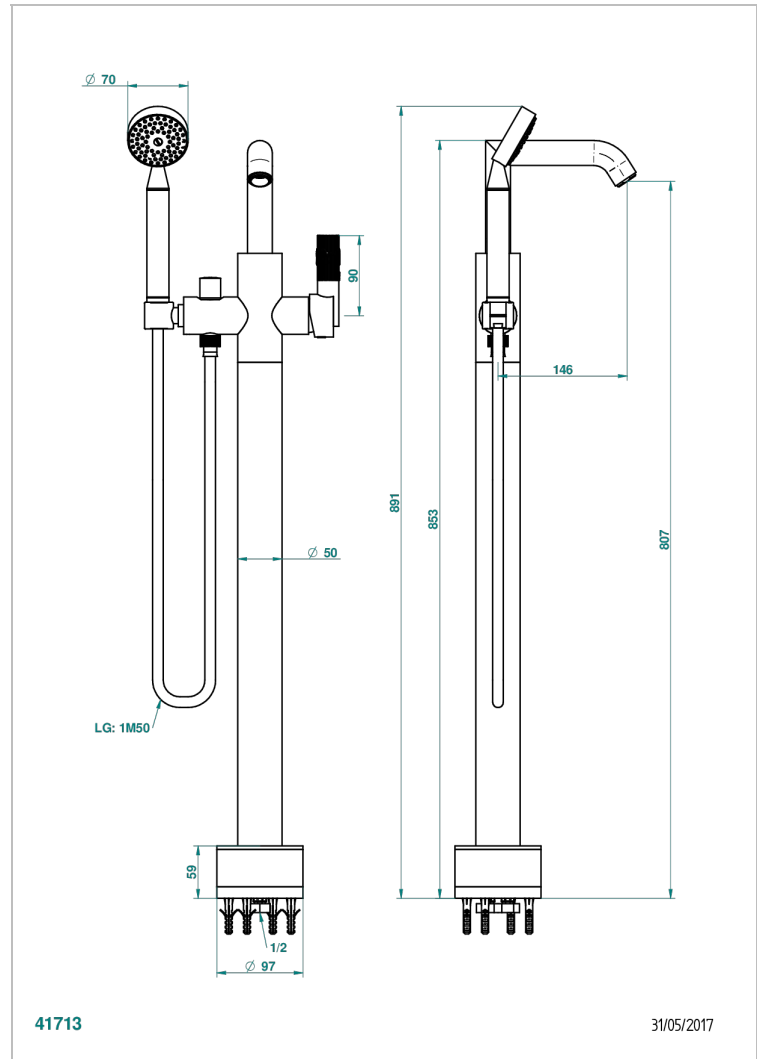

# BAMBOU CLEAR CRYSTAL

A35-6508S

Free-standing bath mixer with handshower with Easyclean system

THG<sup>®</sup>  
PARIS

## CHARACTERISTIC

- BamboU Clear crystal
- Free-standing bath mixer with handshower with Easyclean system

## TECHNICAL SPECS

- Recommandé : 3 bars (max. 5 bars) - Advised : 43,5 psi (max. 72 psi)
- Bec : 22 l/min à 3 bars - Douchette : 9,5 l/min à 3 bars
- Spout : 5.82 gpm at 43.5 psi - Handshower : 2.5 gpm at 43.5 psi

## AVAILABLE FINITIONS

Antique nickel - H28  
Black ceram - D30  
Blush PVD - H62  
Brass color PVD - H49  
Brown bronze color PVD - F33  
Gold color PVD - H52

Graphite PVD - H64  
Lacquered light bronze - D01  
Matt Umber PVD - H67  
Matt blush PVD - H60  
Matt brass color PVD - H50  
Matt brown bronze color PVD - F34