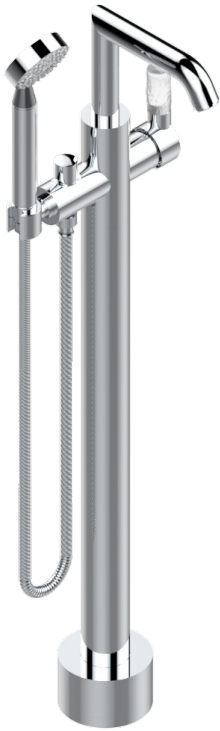

# BAMBOU CLEAR CRYSTAL

A35-6508S

Free-standing bath mixer with handshower with Easyclean system

THG<sup>®</sup>  
PARIS

## CHARACTERISTIC

- BamboU Clear crystal
- Free-standing bath mixer with handshower with Easyclean system

## TECHNICAL SPECS

- Recommandé : 3 bars (max. 5 bars) - Advised : 43,5 psi (max. 72 psi)
- Bec : 22 l/min à 3 bars - Douchette : 9,5 l/min à 3 bars
- Spout : 5.82 gpm at 43.5 psi - Handshower : 2.5 gpm at 43.5 psi

## AVAILABLE FINITIONS

Antique nickel - H28  
Black ceram - D30  
Blush PVD - H62  
Brass color PVD - H49  
Brown bronze color PVD - F33  
Gold color PVD - H52

Graphite PVD - H64  
Lacquered light bronze - D01  
Matt Umber PVD - H67  
Matt blush PVD - H60  
Matt brass color PVD - H50  
Matt brown bronze color PVD - F34