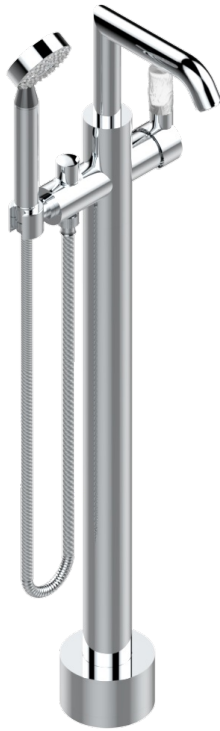

BAMBOU CLEAR CRYSTAL

A35-6508S

Free-standing bath mixer with handshower with Easyclean system

THG[®]
PARIS

CHARACTERISTIC

- BamboU Clear crystal
- Free-standing bath mixer with handshower with Easyclean system

TECHNICAL SPECS

- Recommandé : 3 bars (max. 5 bars) - Advised : 43,5 psi (max. 72 psi)
- Bec : 22 l/min à 3 bars - Douchette : 9,5 l/min à 3 bars
- Spout : 5.82 gpm at 43.5 psi - Handshower : 2.5 gpm at 43.5 psi

AVAILABLE FINITIONS

Antique nickel - H28
Black ceram - D30
Blush PVD - H62
Brass color PVD - H49
Brown bronze color PVD - F33
Gold color PVD - H52

Graphite PVD - H64
Lacquered light bronze - D01
Matt Umber PVD - H67
Matt blush PVD - H60
Matt brass color PVD - H50
Matt brown bronze color PVD - F34

Matt chrome - C02
Matt gold - F07
Matt gold color PVD - H53
Matt graphite PVD - H65
Matt nickel (color finish) - C01
Matt nickel color PVD - H56

Nickel color PVD - H55
Polished chrome (color finish) - A02
Polished chrome / Polished gold (color finish) - G02
Polished gold (color finish) - F01
Polished nickel - B01
Soft gold - F30