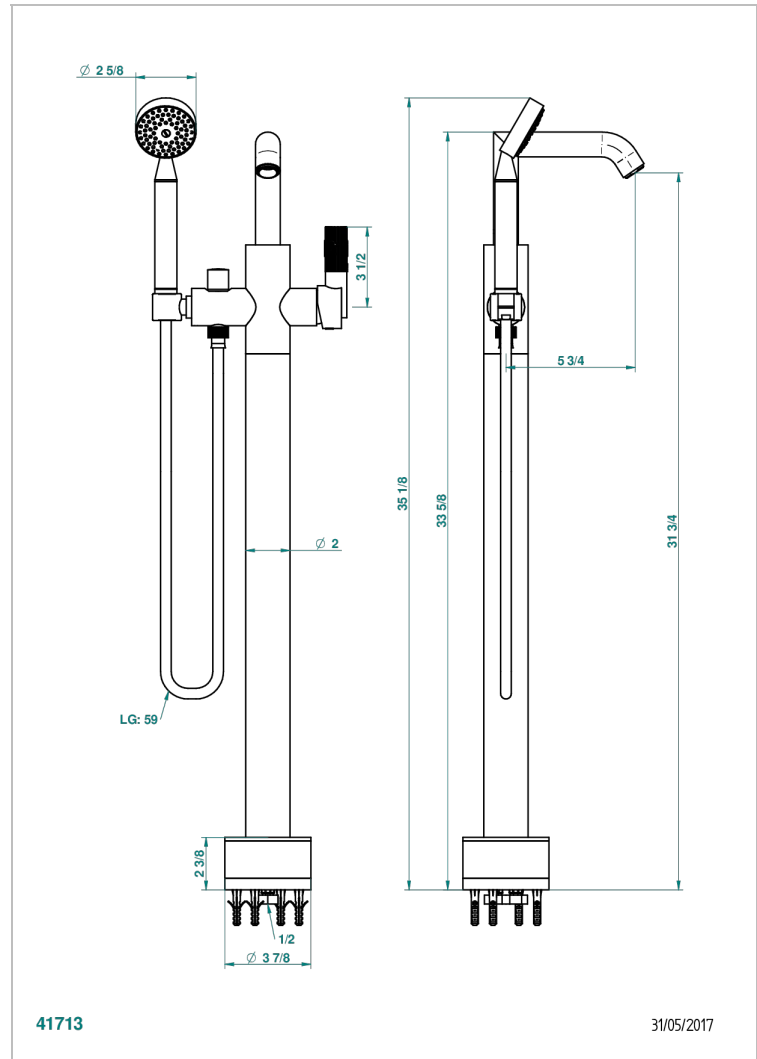

BAMBOU CLEAR CRYSTAL

A35-6508S

Free-standing bath mixer with handshower with Easyclean system

THG[®]
PARIS

CHARACTERISTIC

- BamboU Clear crystal
- Free-standing bath mixer with handshower with Easyclean system

TECHNICAL SPECS

- Recommandé : 3 bars (max. 5 bars) - Advised : 43,5 psi (max. 72 psi)
- Bec : 22 l/min à 3 bars - Douchette : 9,5 l/min à 3 bars
- Spout : 5.82 gpm at 43.5 psi - Handshower : 2.5 gpm at 43.5 psi

AVAILABLE FINITIONS

Antique nickel - H28
Black ceram - D30
Blush PVD - H62
Brass color PVD - H49
Brown bronze color PVD - F33
Gold color PVD - H52

Graphite PVD - H64
Lacquered light bronze - D01
Matt Umber PVD - H67
Matt blush PVD - H60
Matt brass color PVD - H50
Matt brown bronze color PVD - F34