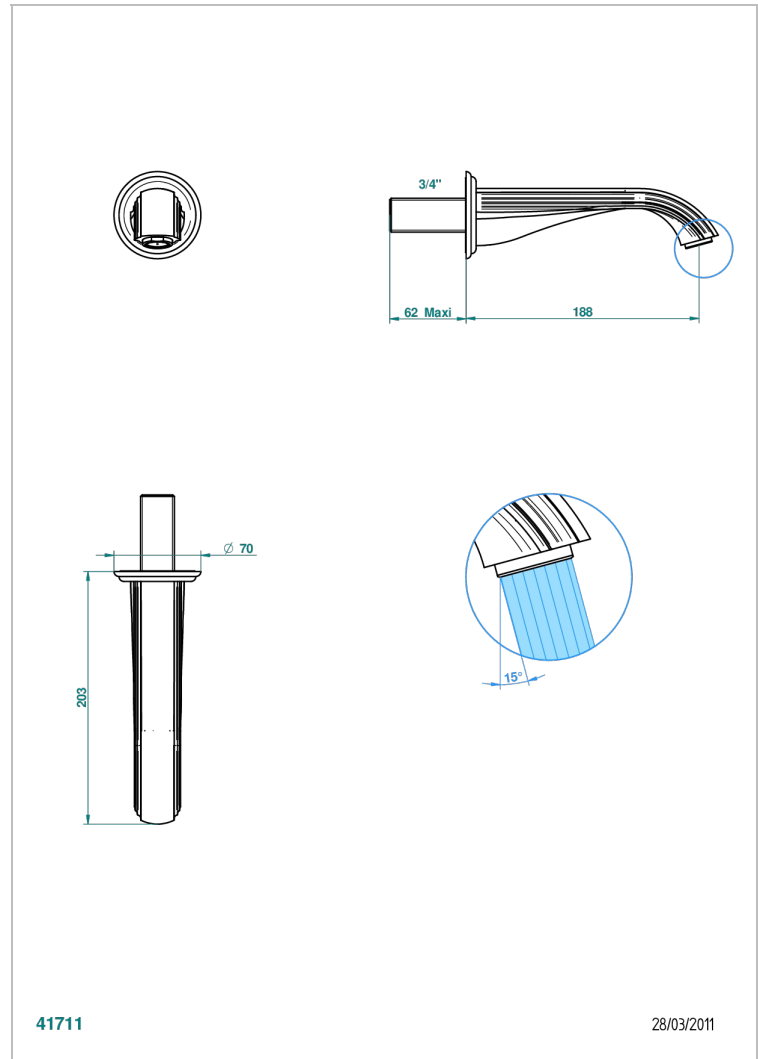

SUN DRAGON

U5D-42GB

Bath spout, wall mounted

THG[®]
PARIS

41711

28/03/2011

CHARACTERISTIC

- Sun Dragon
- Bath spout, wall mounted

TECHNICAL SPECS

- Recommandé : 3 bars (max. 5 bars) - Advised : 43,5 psi (max. 72 psi)
- Bec : 35 l/min à 3 bars
- Spout : 9.26 gpm at 43.5 psi

AVAILABLE FINITIONS

Black ceram - D30
Blush PVD - H62
Brass color PVD - H49
Brown bronze color PVD - F33
Chrome polished - A02
Chrome polished / gold polished - G02

Copper antique matt, coated - H07
Gold color PVD - H52
Gold mat - F07
Gold polished - F01
Graphite PVD - H64
Light coated bronze - D01

Matt Umber PVD - H67
Matt blush PVD - H60
Matt brass color PVD - H50
Matt brown bronze color PVD - F34
Matt chrome (American satin) - C02
Matt gold color PVD - H53

Matt graphite PVD - H65
Matt nickel (American satin) - C01
Matt nickel color PVD - H56
Nickel antique / Sovereign - H28
Nickel color PVD - H55
Nickel polished - B01

Soft gold - F30
Soft matt gold - F31
Umber PVD - H66