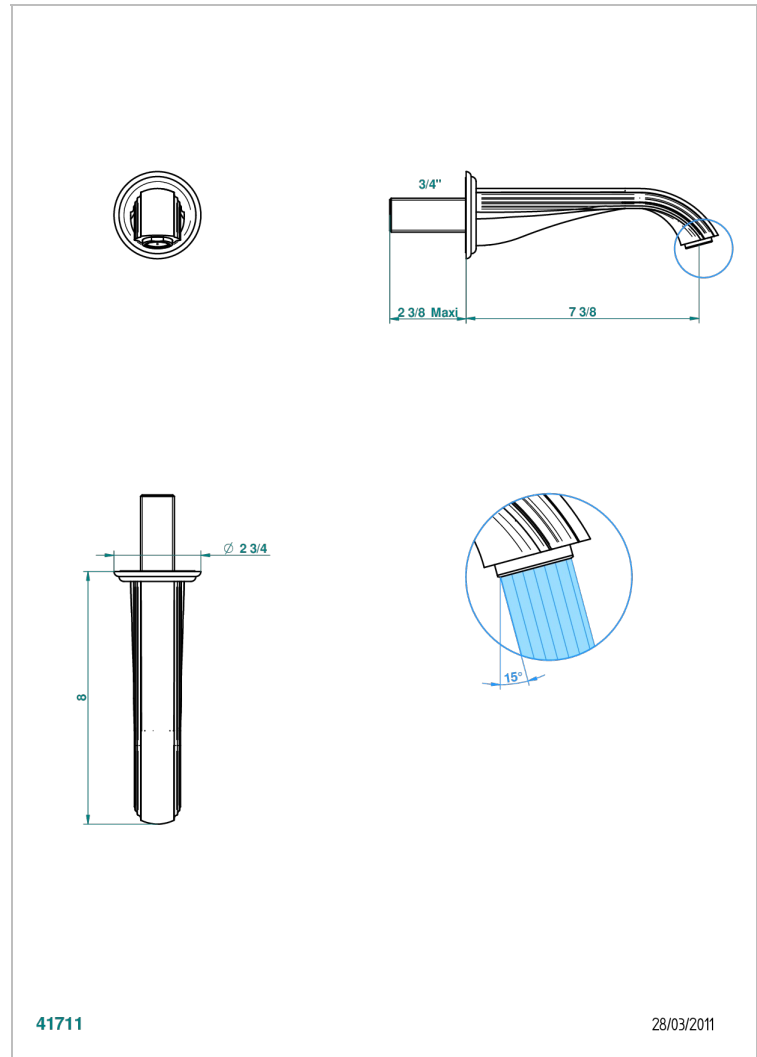

# SUN DRAGON

U5D-42GB

Wall mounted bath spout, without T junction

THG<sup>®</sup>  
PARIS

## CARACTERÍSTICAS

- Sun Dragon
- Wall mounted bath spout, without T junction

## ESPECIFICACIONES TÉCNICAS

- Recommandé : 3 bars (max. 5 bars) - Advised : 43,5 psi (max. 72 psi)
- Bec : 35 l/min à 3 bars
- Spout : 9.26 gpm at 43.5 psi