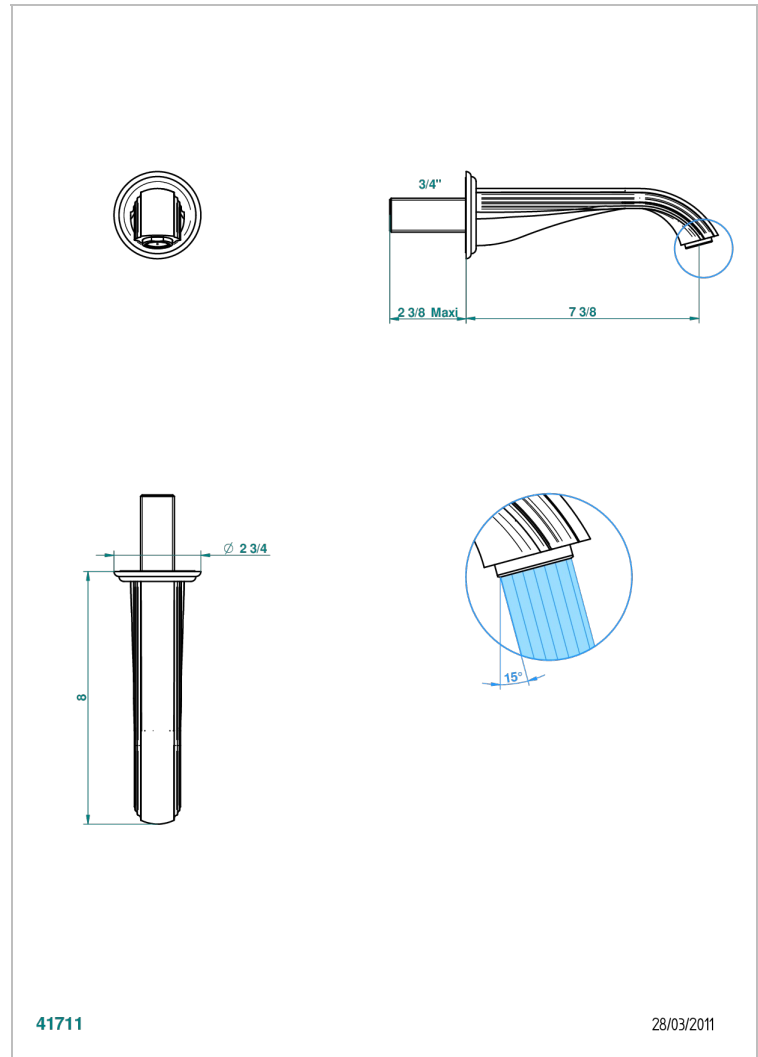

# SUN DRAGON

U5D-42GB

Bath spout, wall mounted

THG<sup>®</sup>  
PARIS

41711

28/03/2011

## CHARACTERISTIC

- Sun Dragon
- Bath spout, wall mounted

## TECHNICAL SPECS

- Recommandé : 3 bars (max. 5 bars) - Advised : 43,5 psi (max. 72 psi)
- Bec : 35 l/min à 3 bars
- Spout : 9.26 gpm at 43.5 psi