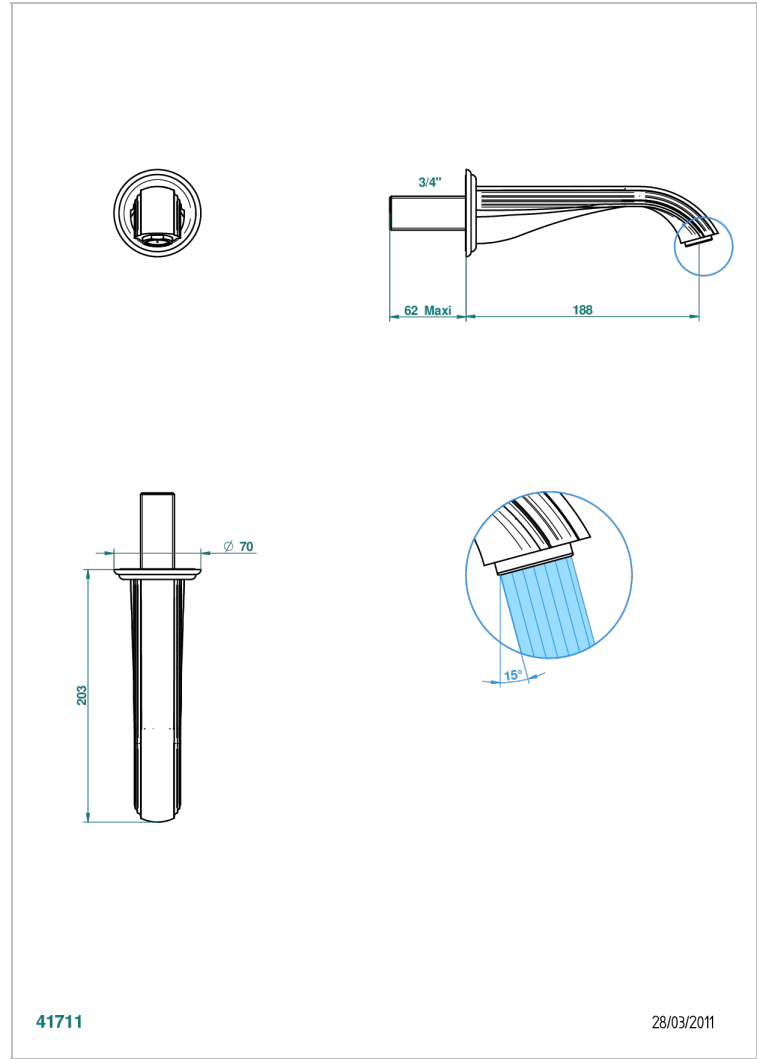

# SUN DRAGON

U5D-42GB

Wall mounted bath spout, without T junction

THG<sup>®</sup>  
PARIS

41711

28/03/2011

## CARACTERÍSTICAS

- Sun Dragon
- Wall mounted bath spout, without T junction

## ESPECIFICACIONES TÉCNICAS

- Recommandé : 3 bars (max. 5 bars) - Advised : 43,5 psi (max. 72 psi)
- Bec : 35 l/min à 3 bars
- Spout : 9.26 gpm at 43.5 psi