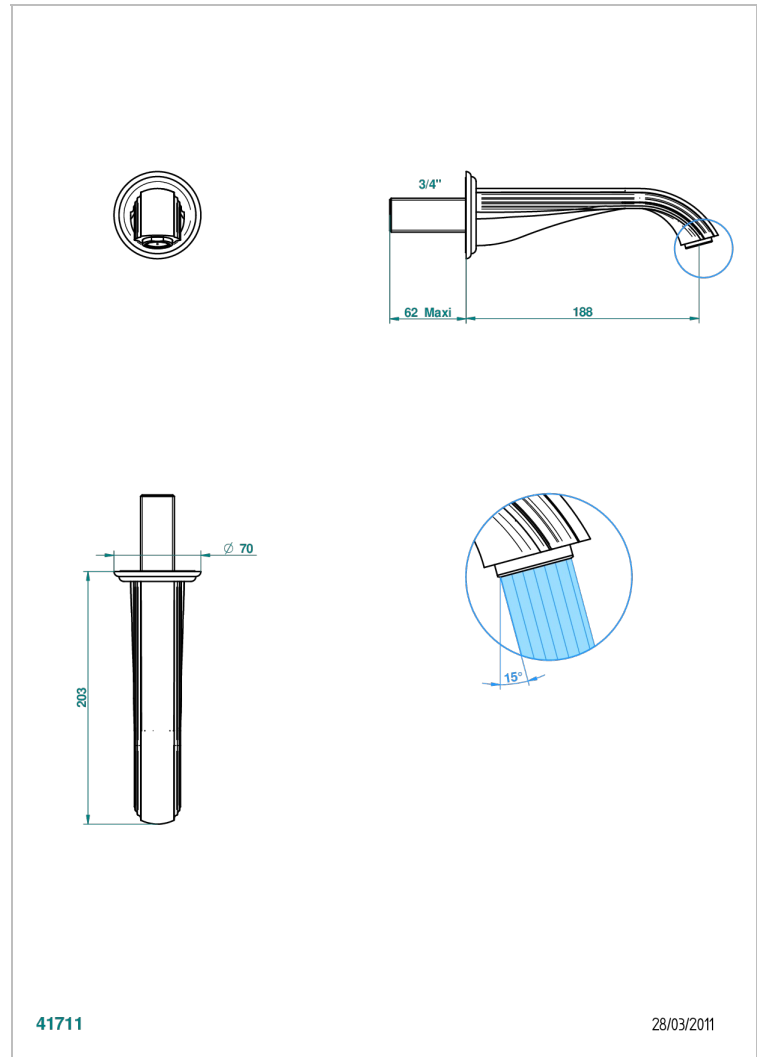

SUN DRAGON

U5D-42GB

Wall mounted bath spout, without T junction

THG[®]
PARIS

41711

28/03/2011

CHARACTERISTIC

- Sun Dragon
- Wall mounted bath spout, without T junction

TECHNICAL SPECS

- Recommandé : 3 bars (max. 5 bars) - Advised : 43,5 psi (max. 72 psi)
- Bec : 35 l/min à 3 bars
- Spout : 9.26 gpm at 43.5 psi

AVAILABLE FINITIONS

Antique nickel - H28
Black ceram - D30
Blush PVD - H62
Brass color PVD - H49
Brown bronze color PVD - F33
Gold color PVD - H52

Nickel color PVD - H55
Polished chrome (color finish) - A02
Polished chrome / Polished gold (color finish) - G02
Polished gold (color finish) - F01
Polished nickel - B01
Soft gold - F30

Soft matt gold - F31
Umber PVD - H66
Varnished matt antique red copper (color finish) - H07