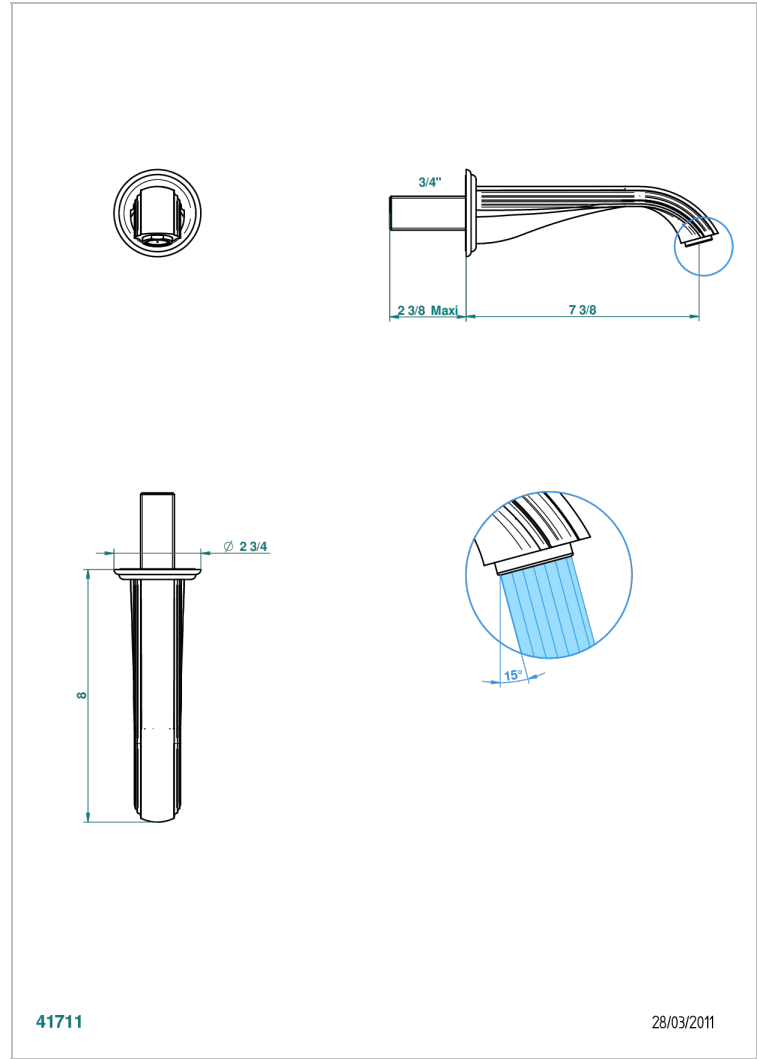

# SUN DRAGON

U5D-42GB

Wall mounted bath spout, without T junction

THG<sup>®</sup>  
PARIS

## CHARACTERISTIC

- Sun Dragon
- Wall mounted bath spout, without T junction

## TECHNICAL SPECS

- Recommandé : 3 bars (max. 5 bars) - Advised : 43,5 psi (max. 72 psi)
- Bec : 35 l/min à 3 bars
- Spout : 9.26 gpm at 43.5 psi