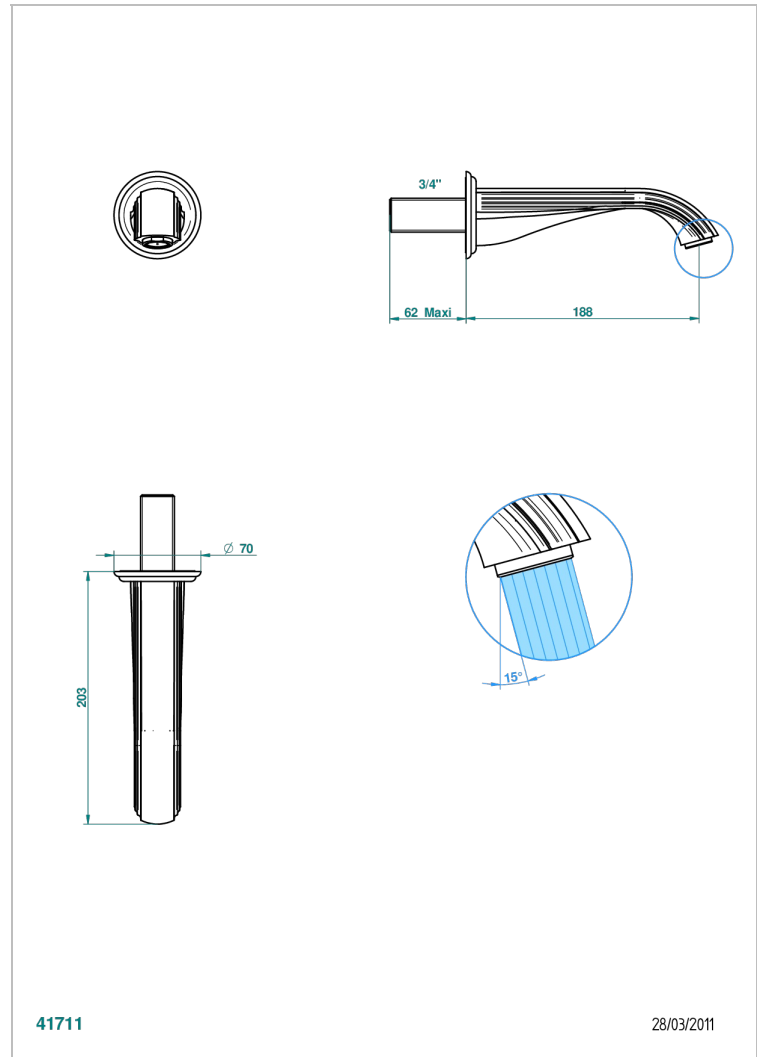

SUN DRAGON

U5D-42GB

Wall mounted bath spout, without T junction

THG[®]
PARIS

CHARACTERISTIC

- Sun Dragon
- Wall mounted bath spout, without T junction

TECHNICAL SPECS

- Recommandé : 3 bars (max. 5 bars) - Advised : 43,5 psi (max. 72 psi)
- Bec : 35 l/min à 3 bars
- Spout : 9.26 gpm at 43.5 psi

AVAILABLE FINITIONS

Antique nickel - H28
Black ceram - D30
Blush PVD - H62
Brass color PVD - H49
Brown bronze color PVD - F33
Gold color PVD - H52

Graphite PVD - H64
Lacquered light bronze - D01
Matt Umber PVD - H67
Matt blush PVD - H60
Matt brass color PVD - H50
Matt brown bronze color PVD - F34

Soft matt gold - F31
Umber PVD - H66
Varnished matt antique red copper (color finish) - H07