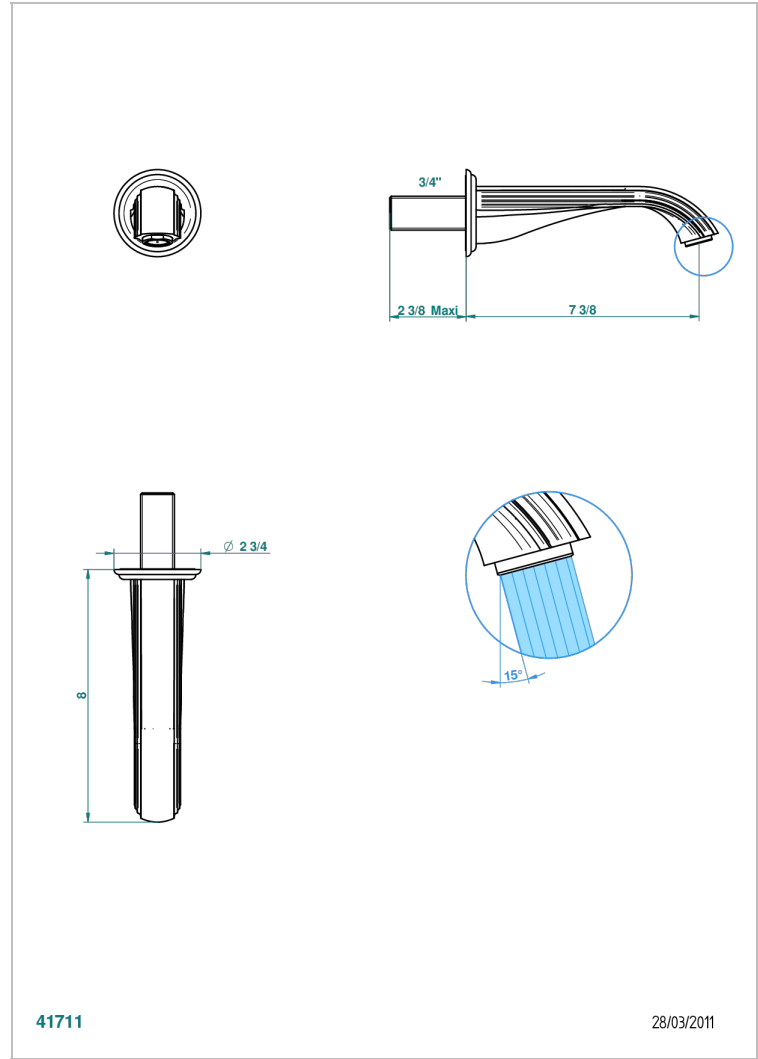

SUN DRAGON

U5D-42GB

Wall mounted bath spout, without T junction

THG[®]
PARIS

41711

28/03/2011

CHARACTERISTIC

- Sun Dragon
- Wall mounted bath spout, without T junction

TECHNICAL SPECS

- Recommandé : 3 bars (max. 5 bars) - Advised : 43,5 psi (max. 72 psi)
- Bec : 35 l/min à 3 bars
- Spout : 9.26 gpm at 43.5 psi

AVAILABLE FINITIONS

Antique nickel - H28
Black ceram - D30
Blush PVD - H62
Brass color PVD - H49
Brown bronze color PVD - F33
Gold color PVD - H52

Nickel color PVD - H55
Polished chrome (color finish) - A02
Polished chrome / Polished gold (color finish) - G02
Polished gold (color finish) - F01
Polished nickel - B01
Soft gold - F30

Soft matt gold - F31
Umber PVD - H66
Varnished matt antique red copper (color finish) - H07