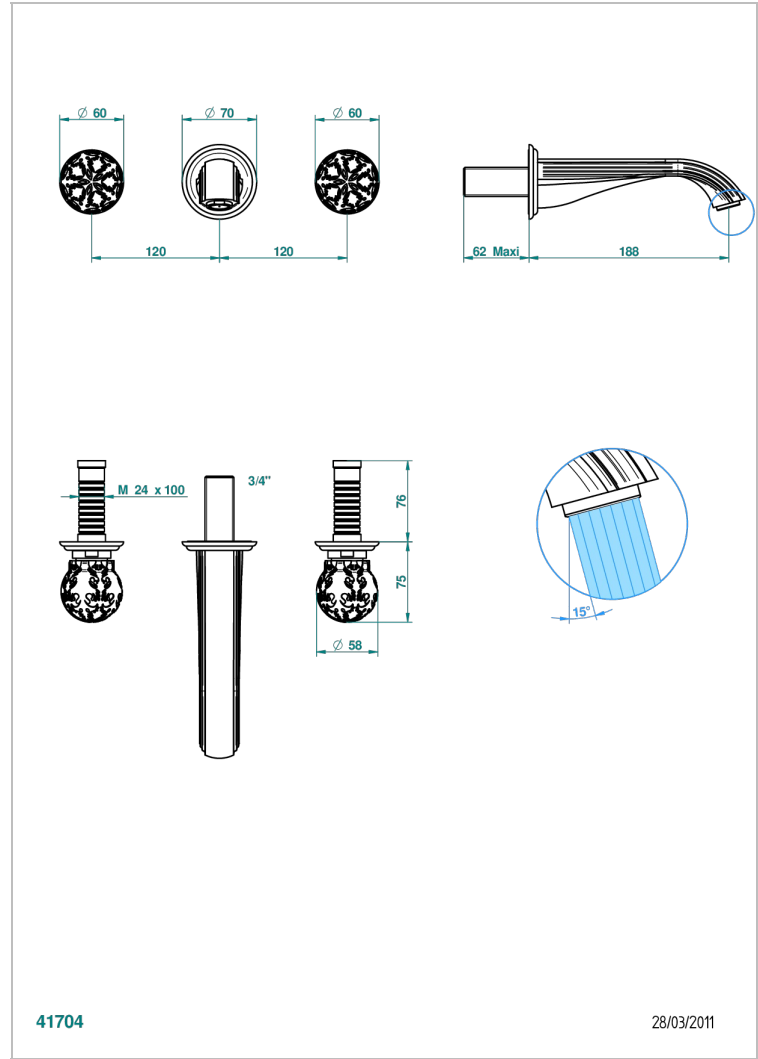

# FLORE

U5A-40GBUS

Trim for wall mounted 3-hole lavatory set only

THG<sup>®</sup>  
PARIS

## CHARACTERISTIC

- Flore
- Trim for wall mounted 3-hole lavatory set only

## RELATED SKU'S

- Ref. G00-40AM/US Rough parts for wall set (one counter clockwise and one clockwise cartridges)