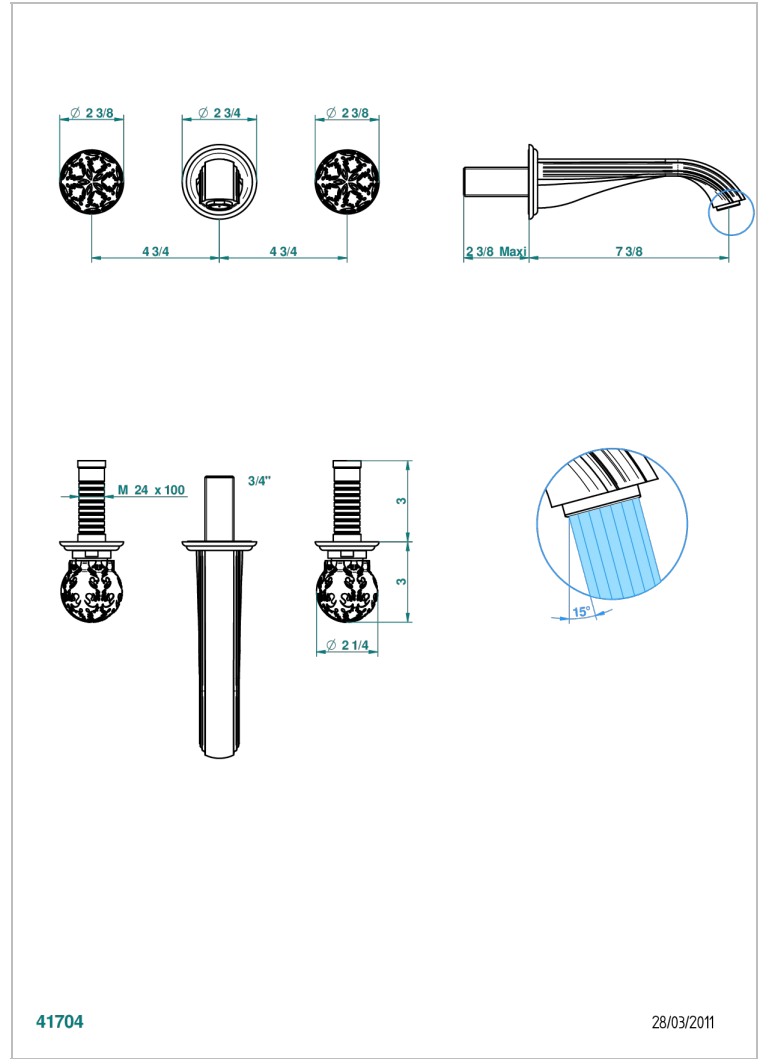

# FLORE

U5A-40GBUS

Trim for wall mounted 3-hole lavatory set only

THG<sup>®</sup>  
PARIS

41704

28/03/2011

## CHARACTERISTIC

- Flore
- Trim for wall mounted 3-hole lavatory set only

## RELATED SKU'S

- Ref. G00-40AM/US Rough parts for wall set (one counter clockwise and one clockwise cartridges)

Nickel antique / Sovereign - H28

Nickel color PVD - H55

Nickel polished - B01

Soft gold - F30

Soft matt gold - F31

Umber PVD - H66