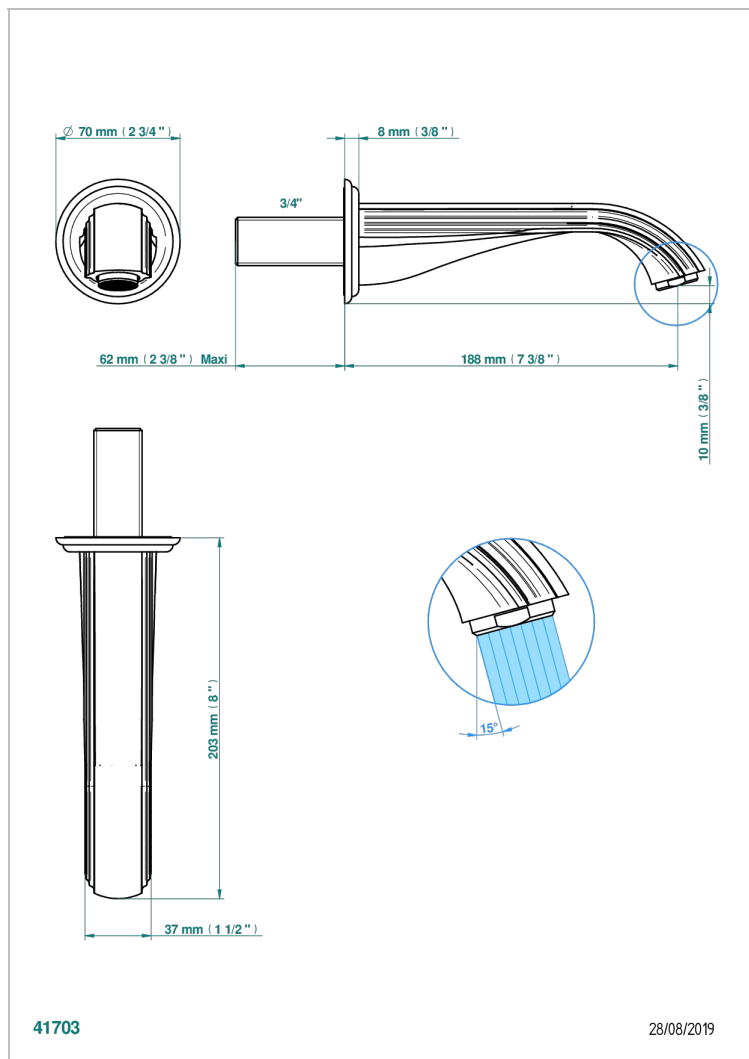

TROCADERO LAPIS LAZULI

U7B-43GB

Basin wall spout 3/4 no T junction

THG[®]
PARIS

CHARACTERISTIC

- Trocadéro Lapis Lazuli
- Basin wall spout 3/4 no T junction

TECHNICAL SPECS

- Recommandé : 3 bars (max. 5 bars) - Advised : 43,5 psi (max. 72 psi)
- 15 l/min à 3 bars (4 gpm at 43.5 psi)

AVAILABLE FINITIONS

Antique nickel - H28
Black ceram - D30
Blush PVD - H62
Brass color PVD - H49
Brown bronze color PVD - F33
Gold color PVD - H52

Graphite PVD - H64
Matt Umber PVD - H67
Matt blush PVD - H60
Matt brass color PVD - H50
Matt brown bronze color PVD - F34
Matt chrome - C02