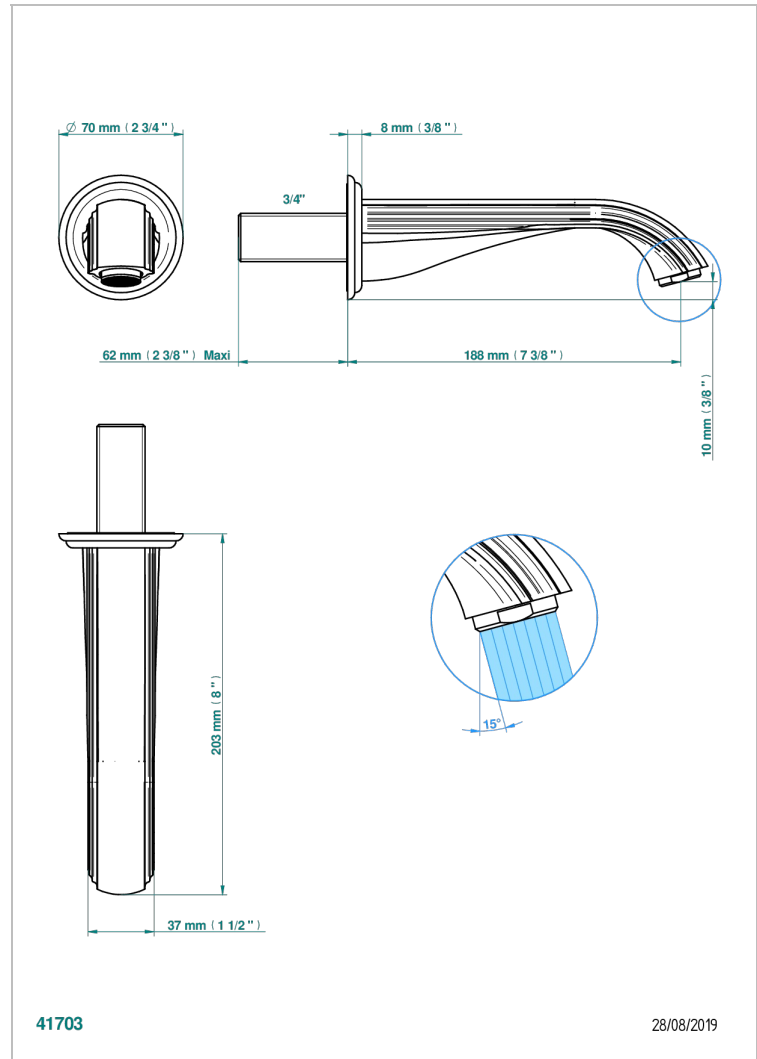

# TROCADERO LAPIS LAZULI

U7B-43GB

Basin wall spout 3/4 no T junction

THG<sup>®</sup>  
PARIS

## CHARACTERISTIC

- Trocadéro Lapis Lazuli
- Basin wall spout 3/4 no T junction

## TECHNICAL SPECS

- Recommandé : 3 bars (max. 5 bars) - Advised : 43,5 psi (max. 72 psi)
- 15 l/min à 3 bars (4 gpm at 43.5 psi)