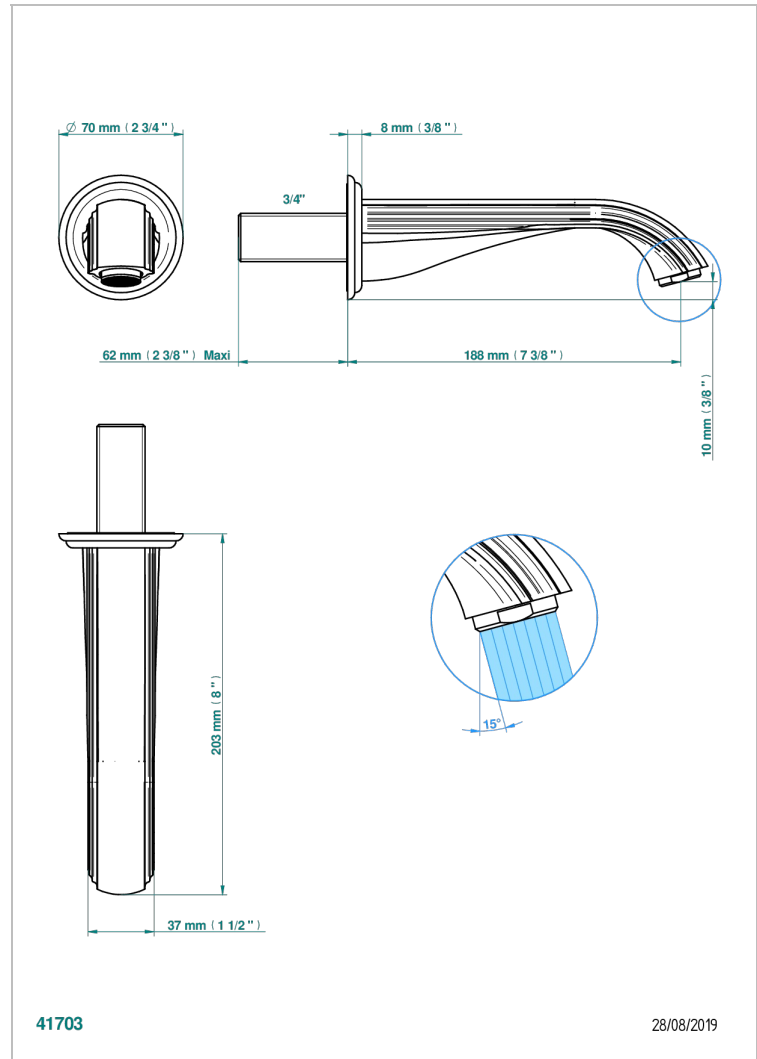

SUN DRAGON

U5D-43GB

Basin wall spout 3/4 no T junction

THG[®]
PARIS

CHARACTERISTIC

- Sun Dragon
- Basin wall spout 3/4 no T junction

TECHNICAL SPECS

- Recommandé : 3 bars (max. 5 bars) - Advised : 43,5 psi (max. 72 psi)
- 15 l/min à 3 bars (4 gpm at 43.5 psi)

AVAILABLE FINITIONS

Antique nickel - H28
Black ceram - D30
Blush PVD - H62
Brass color PVD - H49
Brown bronze color PVD - F33
Gold color PVD - H52

Graphite PVD - H64
Lacquered light bronze - D01
Matt Umber PVD - H67
Matt blush PVD - H60
Matt brass color PVD - H50
Matt brown bronze color PVD - F34