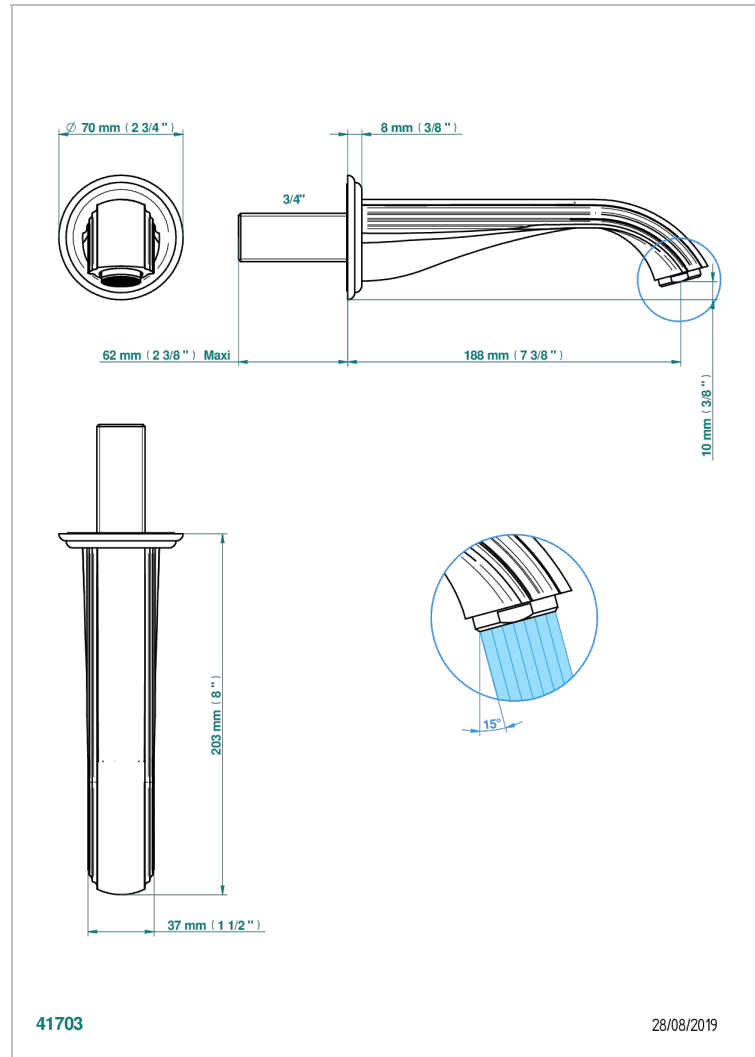

MANDARINE CRISTALLIA DIAMANT

U1K-43GB

Basin wall spout 3/4 no T junction

CHARACTERISTIC

- Mandarin Cristallia Diamant
- Basin wall spout 3/4 no T junction

TECHNICAL SPECS

- Recommandé : 3 bars (max. 5 bars) - Advised : 43,5 psi (max. 72 psi)
- 15 l/min à 3 bars (4 gpm at 43.5 psi)

AVAILABLE FINITIONS

Antique nickel - H28
Black ceram - D30
Blush PVD - H62
Brass color PVD - H49
Brown bronze color PVD - F33
Gold color PVD - H52

Graphite PVD - H64
Lacquered light bronze - D01
Matt Umber PVD - H67
Matt blush PVD - H60
Matt brass color PVD - H50
Matt brown bronze color PVD - F34