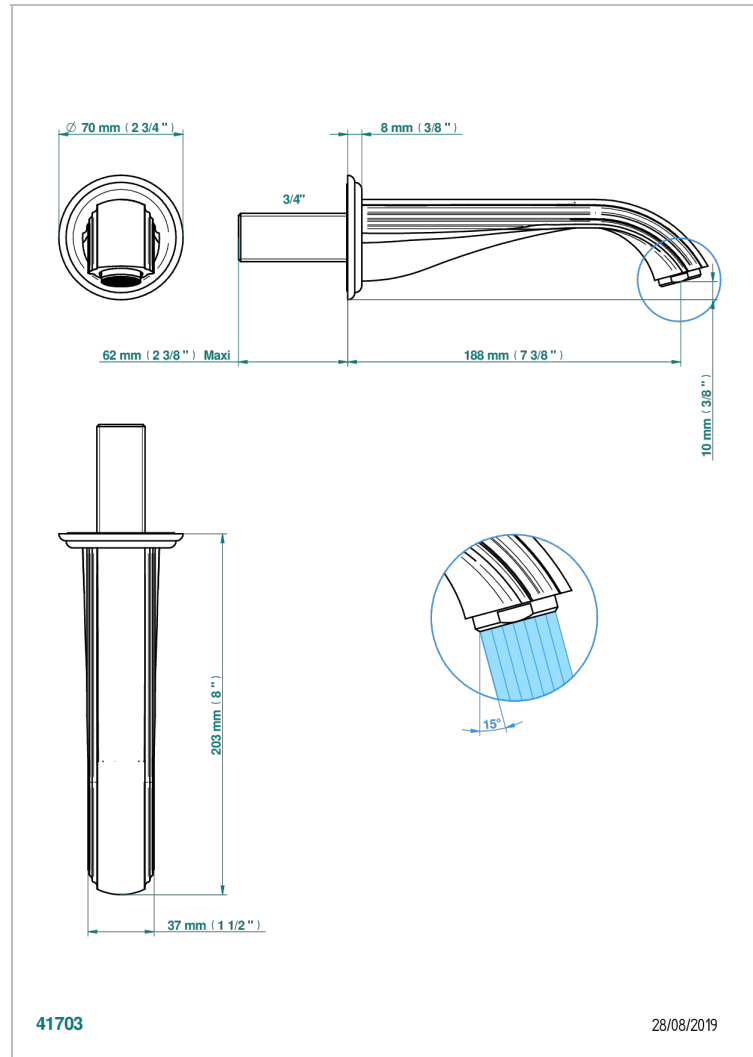

# MANDARINE CLEAR CRYSTAL

U1D-43GB

Basin wall spout 3/4 no T junction

THG<sup>®</sup>  
PARIS

## CHARACTERISTIC

- Mandarin Clear crystal
- Basin wall spout 3/4 no T junction

## TECHNICAL SPECS

- Recommandé : 3 bars (max. 5 bars) - Advised : 43,5 psi (max. 72 psi)
- 15 l/min à 3 bars (4 gpm at 43.5 psi)