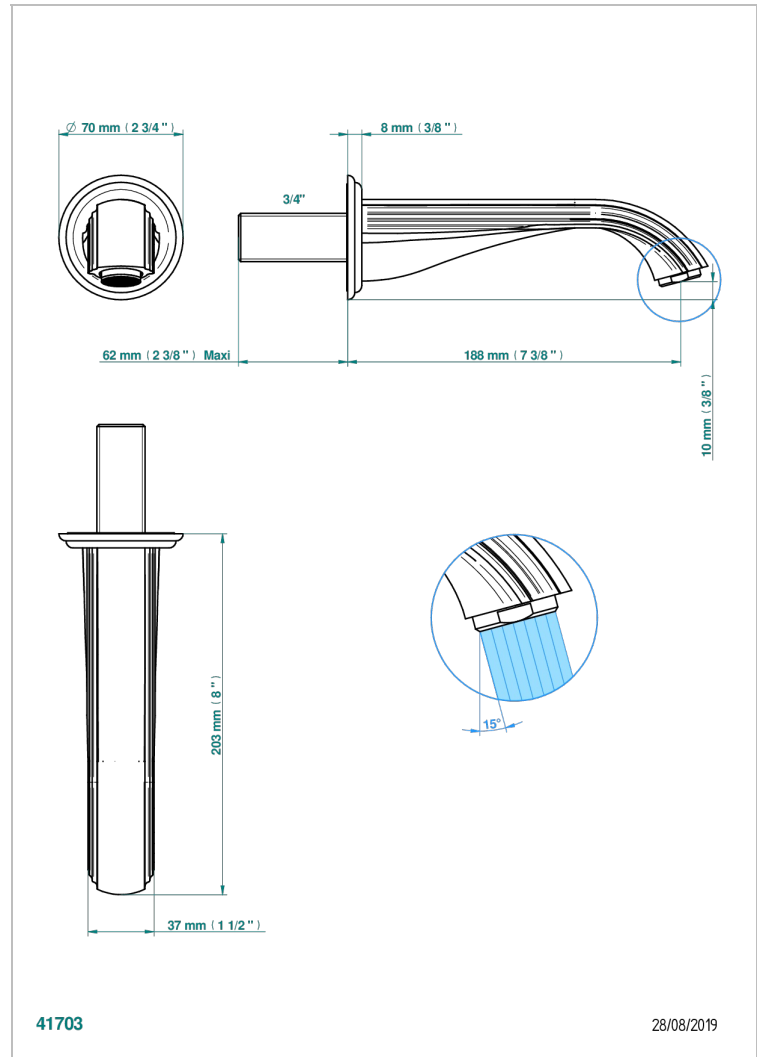

# VOGUE TIGER EYE

A8R-43GB

Basin wall spout 3/4 no T junction

THG<sup>®</sup>  
PARIS

## CHARACTERISTIC

- Vogue Tiger Eye
- Basin wall spout 3/4 no T junction

## TECHNICAL SPECS

- Recommandé : 3 bars (max. 5 bars) - Advised : 43,5 psi (max. 72 psi)
- 15 l/min à 3 bars (4 gpm at 43.5 psi)