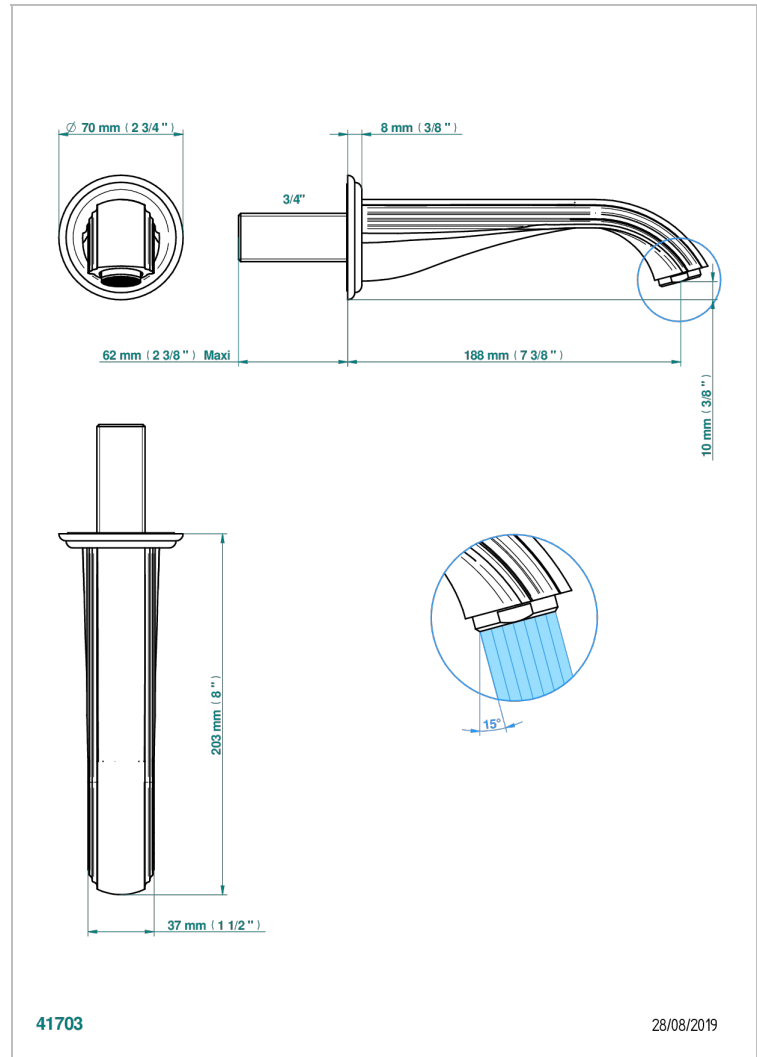

# VOGUE TIGER EYE

A8R-43GB

Basin wall spout 3/4 no T junction

THG<sup>®</sup>  
PARIS

41703

28/08/2019

## CHARACTERISTIC

- Vogue Tiger Eye
- Basin wall spout 3/4 no T junction

## TECHNICAL SPECS

- Recommandé : 3 bars (max. 5 bars) - Advised : 43,5 psi (max. 72 psi)
- 15 l/min à 3 bars (4 gpm at 43.5 psi)