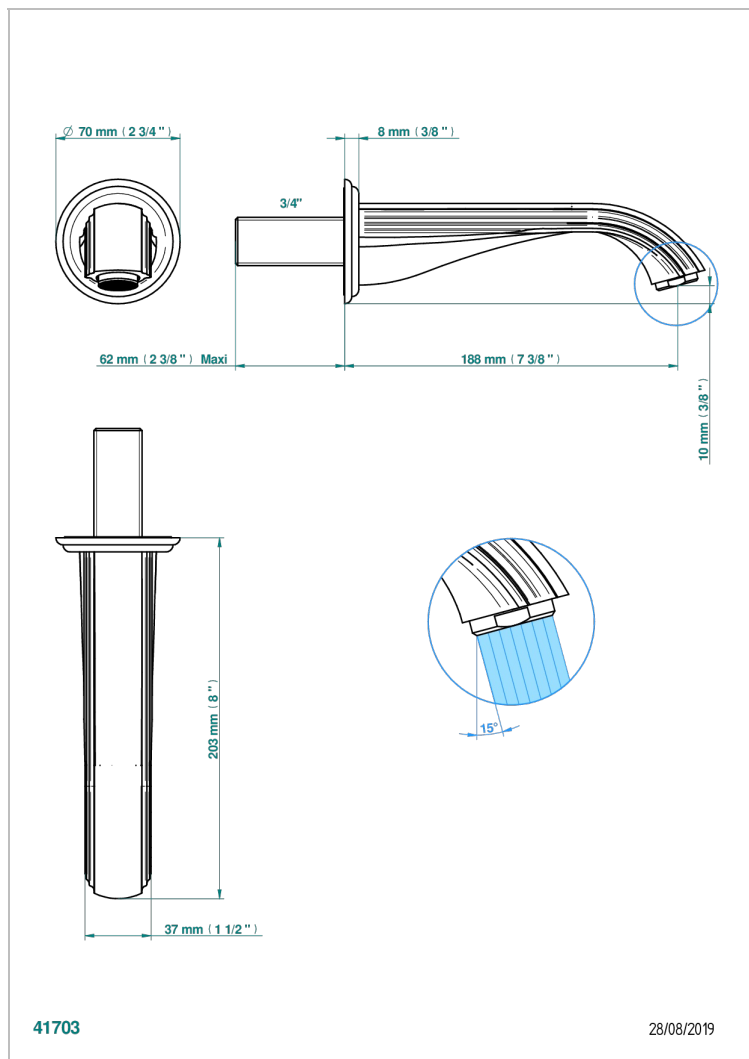

MARQUISE PLATINUM DECOR

A7G-43GB

Basin wall spout 3/4 no T junction

THG[®]
PARIS

CHARACTERISTIC

- Marquise platinum decor
- Basin wall spout 3/4 no T junction

TECHNICAL SPECS

- Recommandé : 3 bars (max. 5 bars) - Advised : 43,5 psi (max. 72 psi)
- 15 l/min à 3 bars (4 gpm at 43.5 psi)

AVAILABLE FINITIONS

Antique nickel - H28
Black ceram - D30
Blush PVD - H62
Brass color PVD - H49
Brown bronze color PVD - F33
Gold color PVD - H52

Graphite PVD - H64
Lacquered light bronze - D01
Matt Umber PVD - H67
Matt blush PVD - H60
Matt brass color PVD - H50
Matt brown bronze color PVD - F34