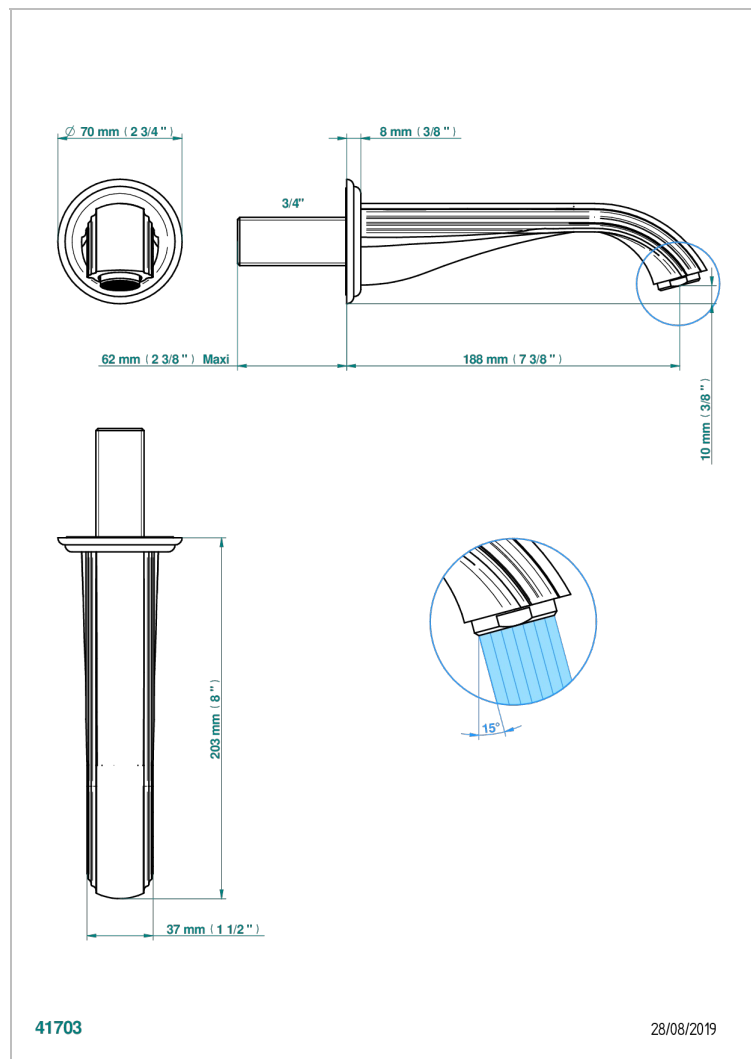

# MARQUISE PLATINUM DECOR

A7G-43GB

Basin wall spout 3/4 no T junction

THG<sup>®</sup>  
PARIS

## CHARACTERISTIC

- Marquise platinum decor
- Basin wall spout 3/4 no T junction

## TECHNICAL SPECS

- Recommandé : 3 bars (max. 5 bars) - Advised : 43,5 psi (max. 72 psi)
- 15 l/min à 3 bars (4 gpm at 43.5 psi)