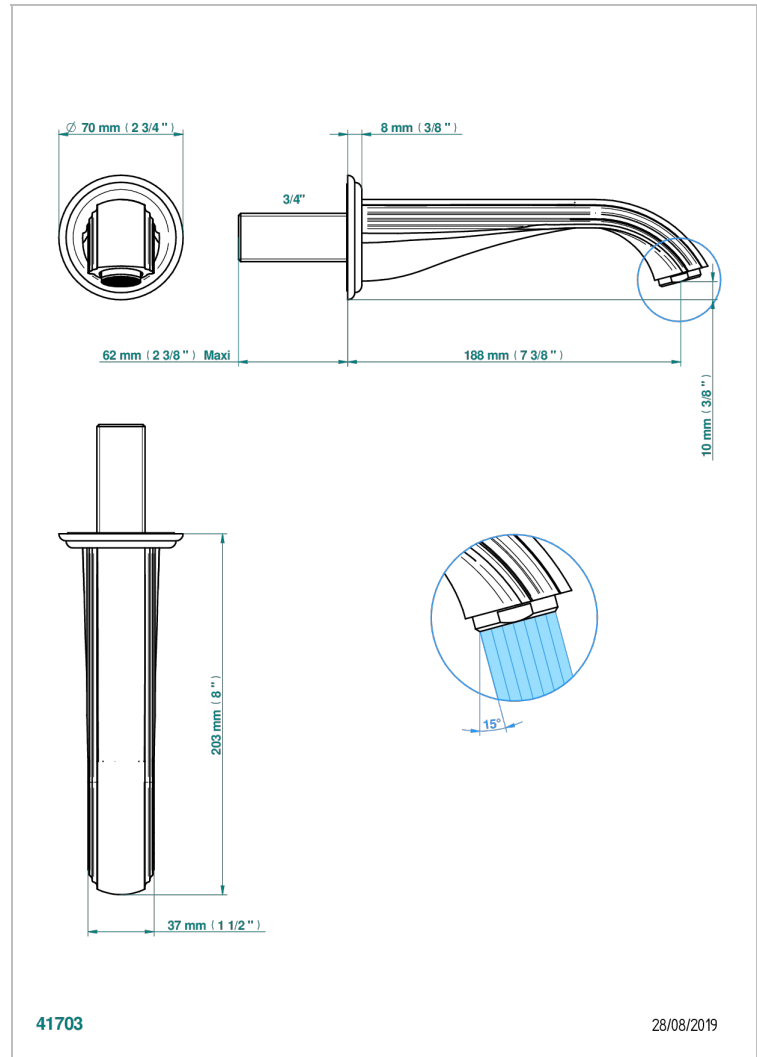

MARQUISE GOLD DECOR

A7F-43GB

Basin wall spout 3/4 no T junction

THG[®]
PARIS

CHARACTERISTIC

- Marquise Gold decor
- Basin wall spout 3/4 no T junction

TECHNICAL SPECS

- Recommandé : 3 bars (max. 5 bars) - Advised : 43,5 psi (max. 72 psi)
- 15 l/min à 3 bars (4 gpm at 43.5 psi)

AVAILABLE FINITIONS

Antique nickel - H28
Black ceram - D30
Blush PVD - H62
Brass color PVD - H49
Brown bronze color PVD - F33
Gold color PVD - H52

Graphite PVD - H64
Lacquered light bronze - D01
Matt Umber PVD - H67
Matt blush PVD - H60
Matt brass color PVD - H50
Matt brown bronze color PVD - F34