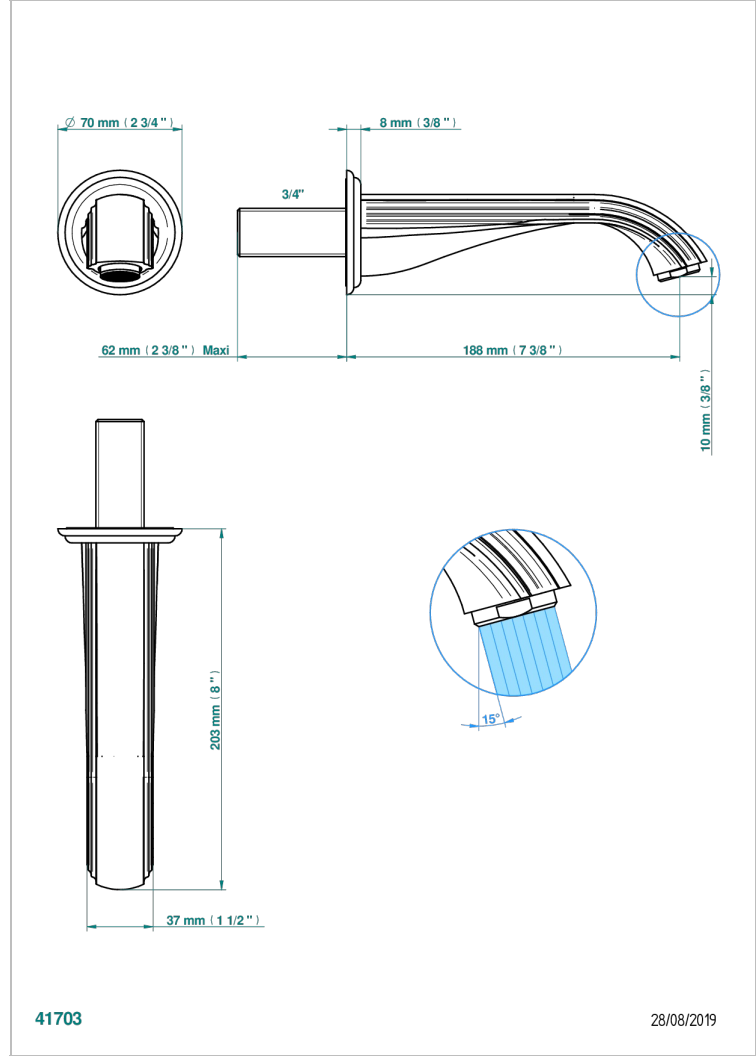

MARQUISE GOLD DECOR

A7F-43GB

Basin wall spout 3/4 no T junction

THG[®]
PARIS

CHARACTERISTIC

- Marquise Gold decor
- Basin wall spout 3/4 no T junction

TECHNICAL SPECS

- Recommandé : 3 bars (max. 5 bars) - Advised : 43,5 psi (max. 72 psi)
- 15 l/min à 3 bars (4 gpm at 43.5 psi)

AVAILABLE FINITIONS

Antique nickel - H28
Black ceram - D30
Blush PVD - H62
Brass color PVD - H49
Brown bronze color PVD - F33
Gold color PVD - H52

Graphite PVD - H64
Lacquered light bronze - D01
Matt Umber PVD - H67
Matt blush PVD - H60
Matt brass color PVD - H50
Matt brown bronze color PVD - F34