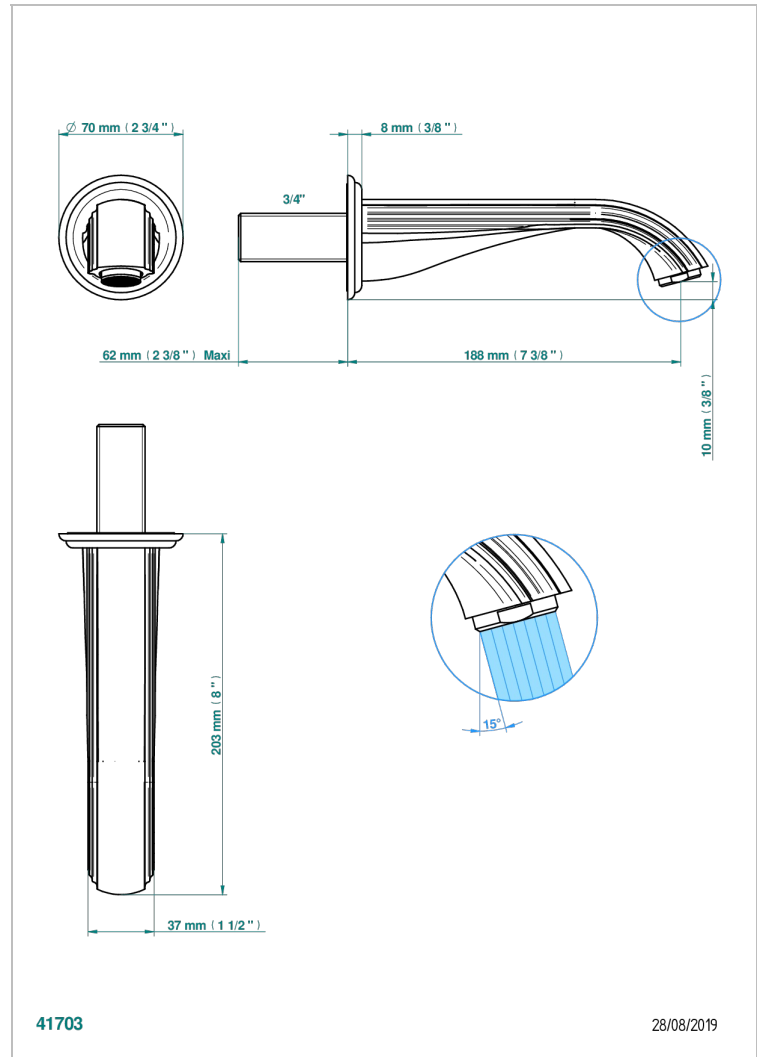

# MARQUISE GOLD DECOR

A7F-43GB

Basin wall spout 3/4 no T junction

THG<sup>®</sup>  
PARIS

## CHARACTERISTIC

- Marquise Gold decor
- Basin wall spout 3/4 no T junction

## TECHNICAL SPECS

- Recommandé : 3 bars (max. 5 bars) - Advised : 43,5 psi (max. 72 psi)
- 15 l/min à 3 bars (4 gpm at 43.5 psi)