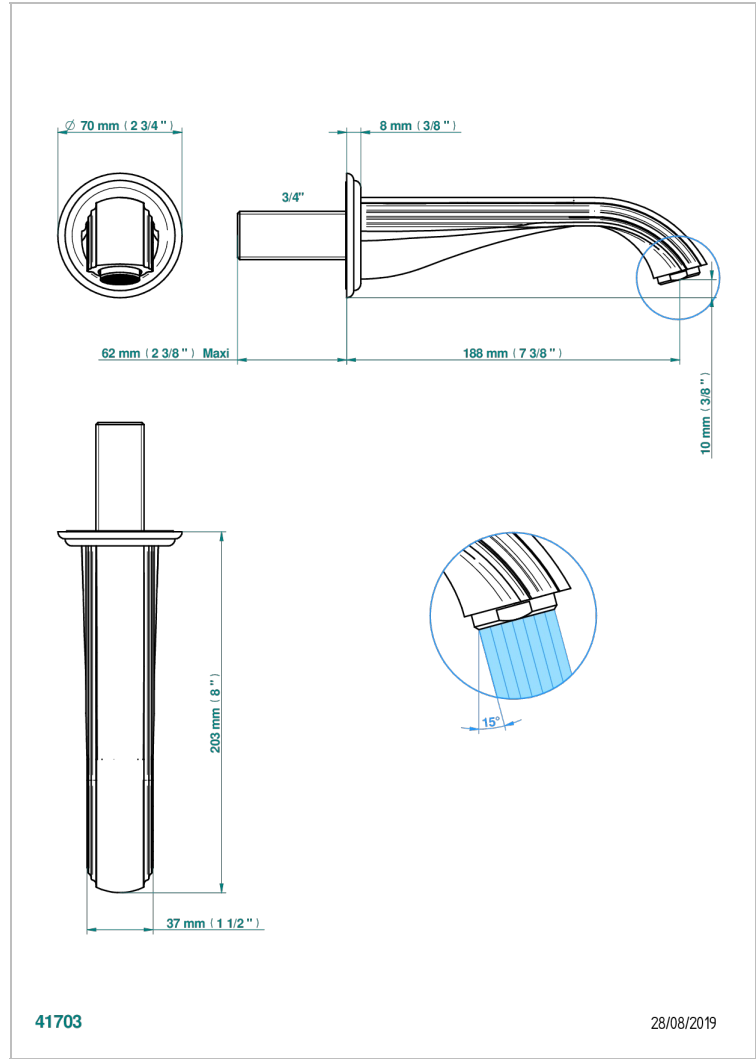

# ITHAQUE PLATINUM DECOR

A7B-43GB

Basin wall spout 3/4 no T junction

## CHARACTERISTIC

- Ithaque Platinum decor
- Basin wall spout 3/4 no T junction

## TECHNICAL SPECS

- Recommandé : 3 bars (max. 5 bars) - Advised : 43,5 psi (max. 72 psi)
- 15 l/min à 3 bars (4 gpm at 43.5 psi)