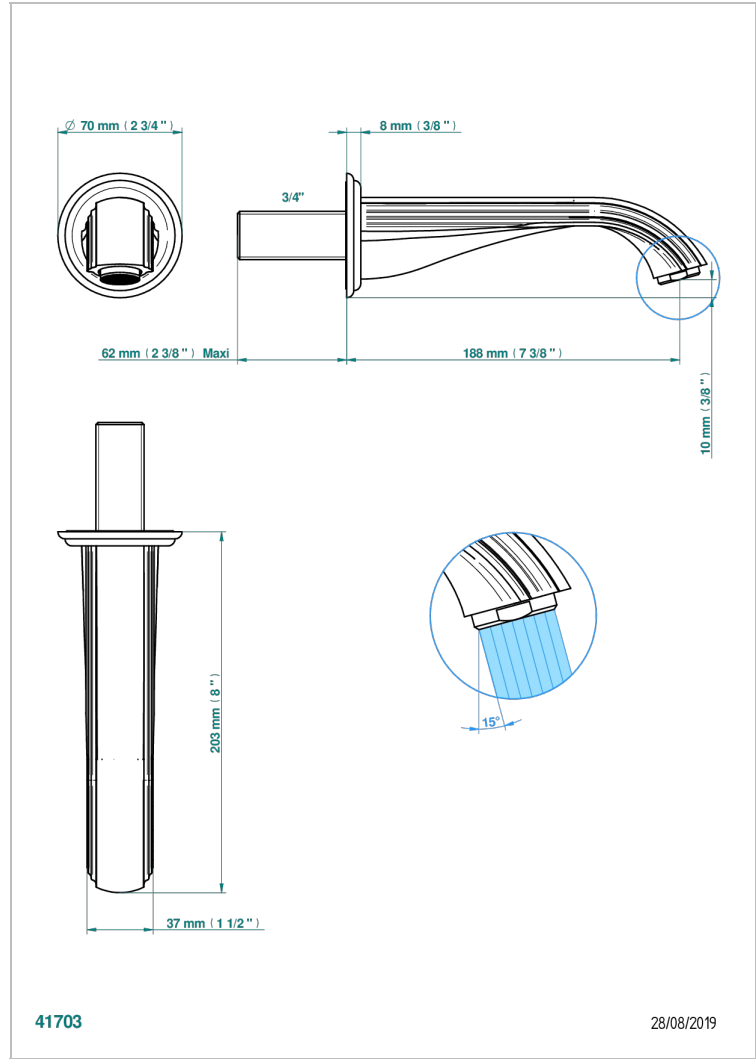

ITHAQUE PLATINUM DECOR

A7B-43GB

Basin wall spout 3/4 no T junction

CHARACTERISTIC

- Ithaque Platinum decor
- Basin wall spout 3/4 no T junction

TECHNICAL SPECS

- Recommandé : 3 bars (max. 5 bars) - Advised : 43,5 psi (max. 72 psi)
- 15 l/min à 3 bars (4 gpm at 43.5 psi)

AVAILABLE FINITIONS

Antique nickel - H28
Black ceram - D30
Blush PVD - H62
Brass color PVD - H49
Brown bronze color PVD - F33
Gold color PVD - H52

Graphite PVD - H64
Lacquered light bronze - D01
Matt Umber PVD - H67
Matt blush PVD - H60
Matt brass color PVD - H50
Matt brown bronze color PVD - F34