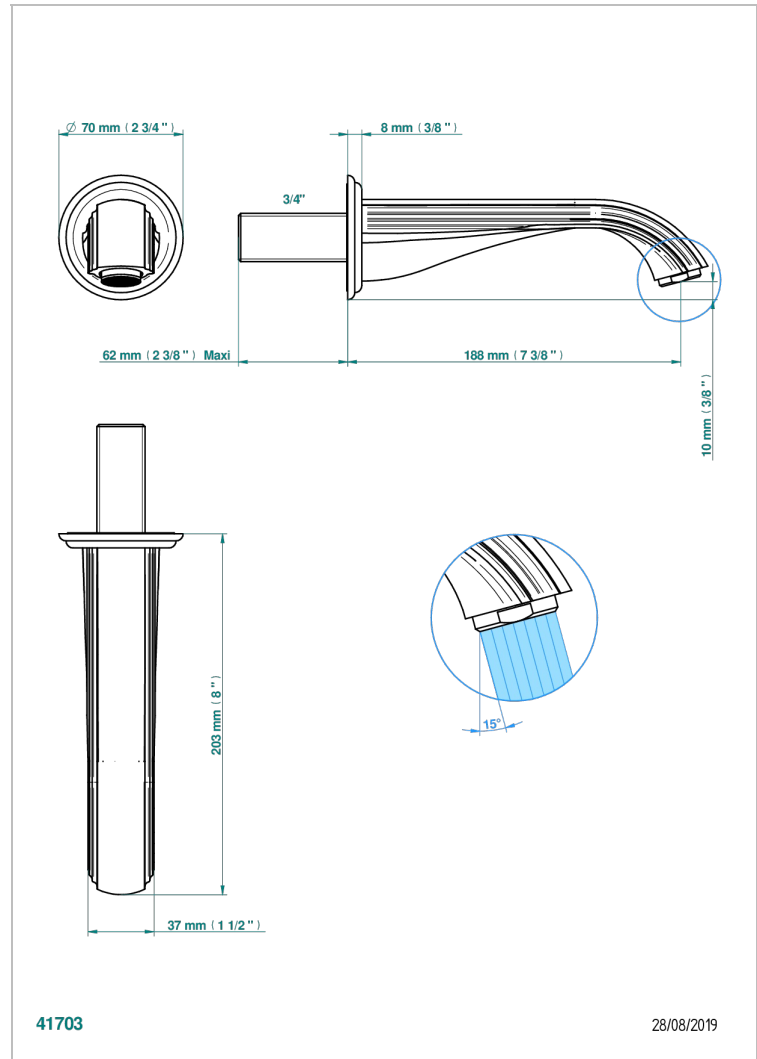

ITHAQUE PLATINUM DECOR

A7B-43GB

Basin wall spout 3/4 no T junction

THG[®]
PARIS

CHARACTERISTIC

- Ithaque Platinum decor
- Basin wall spout 3/4 no T junction

TECHNICAL SPECS

- Recommandé : 3 bars (max. 5 bars) - Advised : 43,5 psi (max. 72 psi)
- 15 l/min à 3 bars (4 gpm at 43.5 psi)

AVAILABLE FINITIONS

Antique nickel - H28
Black ceram - D30
Blush PVD - H62
Brass color PVD - H49
Brown bronze color PVD - F33
Gold color PVD - H52

Graphite PVD - H64
Lacquered light bronze - D01
Matt Umber PVD - H67
Matt blush PVD - H60
Matt brass color PVD - H50
Matt brown bronze color PVD - F34