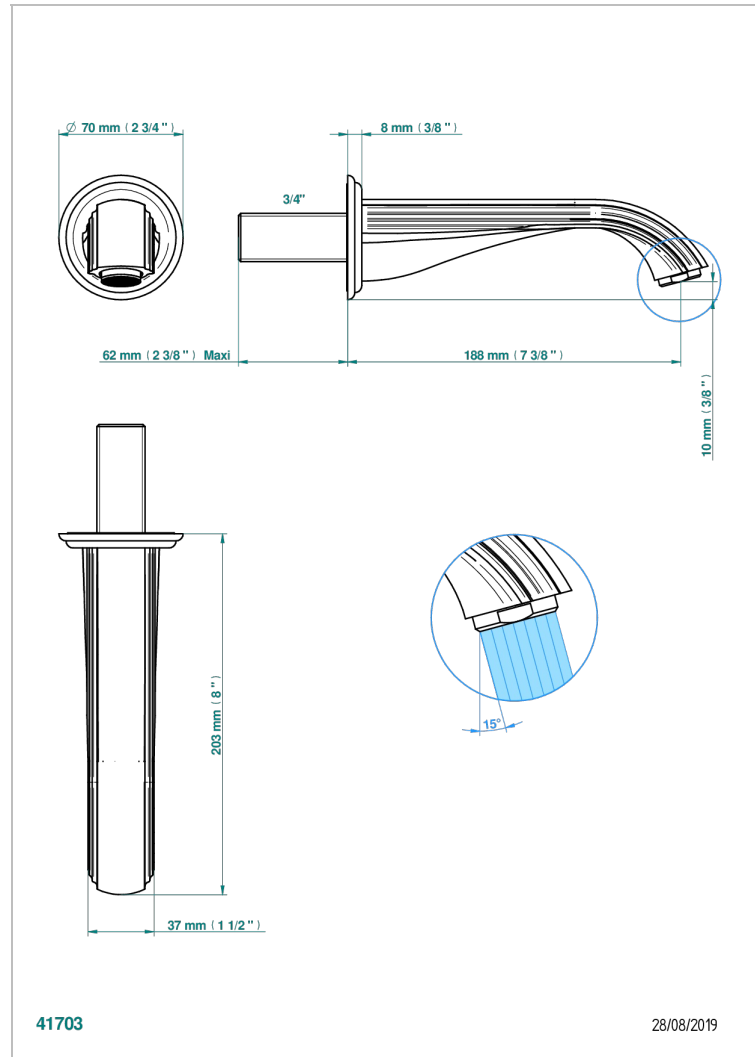

ITHAQUE GOLD DECOR

A7A-43GB

Basin wall spout 3/4 no T junction

THG[®]
PARIS

CHARACTERISTIC

- Ithaque Gold decor
- Basin wall spout 3/4 no T junction

TECHNICAL SPECS

- Recommandé : 3 bars (max. 5 bars) - Advised : 43,5 psi (max. 72 psi)
- 15 l/min à 3 bars (4 gpm at 43.5 psi)

AVAILABLE FINITIONS

Antique nickel - H28
Black ceram - D30
Blush PVD - H62
Brass color PVD - H49
Brown bronze color PVD - F33
Gold color PVD - H52

Graphite PVD - H64
Lacquered light bronze - D01
Matt Umber PVD - H67
Matt blush PVD - H60
Matt brass color PVD - H50
Matt brown bronze color PVD - F34