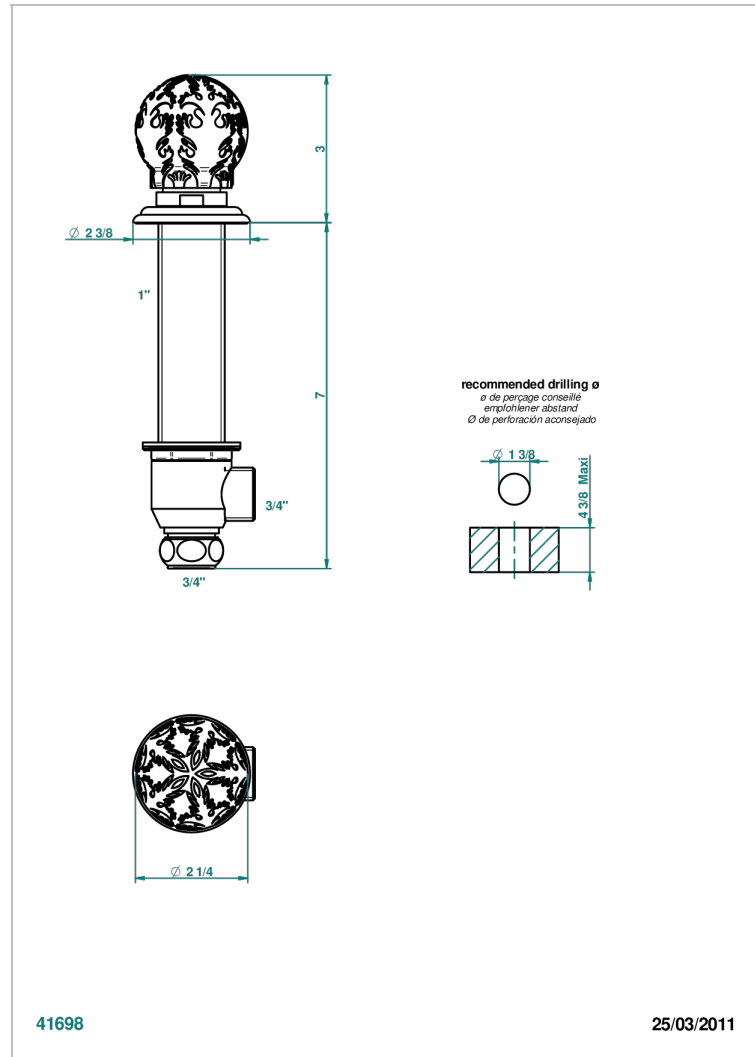

FLORE

U5A-36M

Deck valve 3/4 inch with trim for extra thick deck

CHARACTERISTIC

- Flore
- Deck valve 3/4 inch with trim for extra thick deck

AVAILABLE FINITIONS

Antique nickel - H28
Black ceram - D30
Blush PVD - H62
Brass color PVD - H49
Brown bronze color PVD - F33
Gold color PVD - H52

Nickel color PVD - H55
Polished chrome (color finish) - A02
Polished chrome / Polished gold (color finish) - G02
Polished gold (color finish) - F01
Polished nickel - B01
Soft gold - F30

Soft matt gold - F31
Umber PVD - H66
Varnished matt antique red copper (color finish) - H07