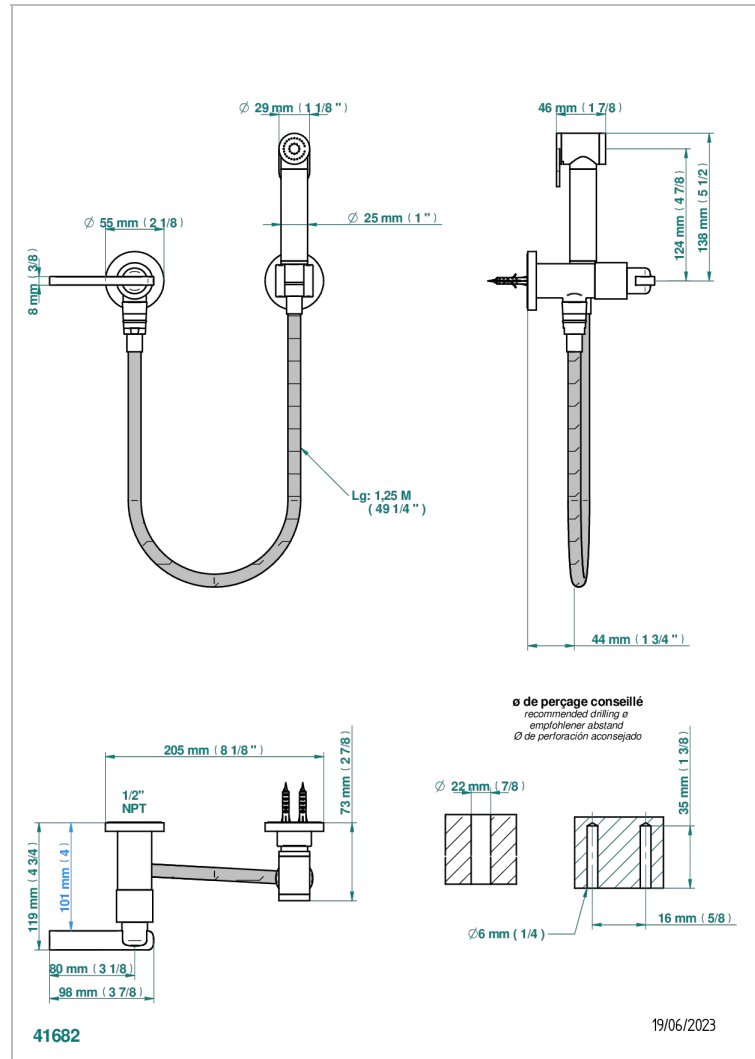

# LE 11 WITH LEVER HANDLES

U2B-5840/8US

Handheld spray bidet with hose, elbow and hook

## CHARACTERISTIC

- Le 11 with lever handles
- Handheld spray bidet with hose, elbow and hook

## TECHNICAL SPECS

- Recommandé : 3 bars (max. 5 bars) - Advised : 43,5 psi (max. 72 psi)
- 9,5 l/min à 3 bars (2.5 gpm at 43.5 psi)