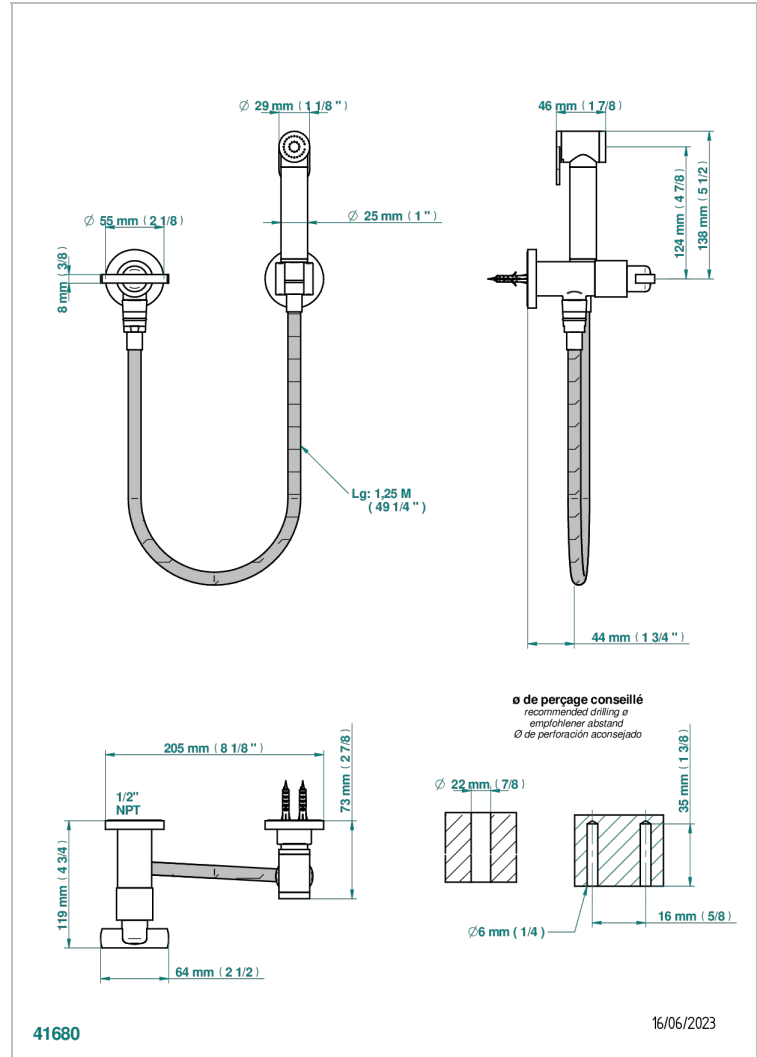

LE 11

U2A-5840/8US

Handheld spray bidet with hose, elbow and hook

CHARACTERISTIC

- Le 11
- Handheld spray bidet with hose, elbow and hook

TECHNICAL SPECS

- Recommandé : 3 bars (max. 5 bars) - Advised : 43,5 psi (max. 72 psi)
- 9,5 l/min à 3 bars (2.5 gpm at 43.5 psi)

AVAILABLE FINITIONS

- Chrome polished - A02
- Chrome polished / gold polished - G02
- Gold polished - F01
- Nickel polished - B01