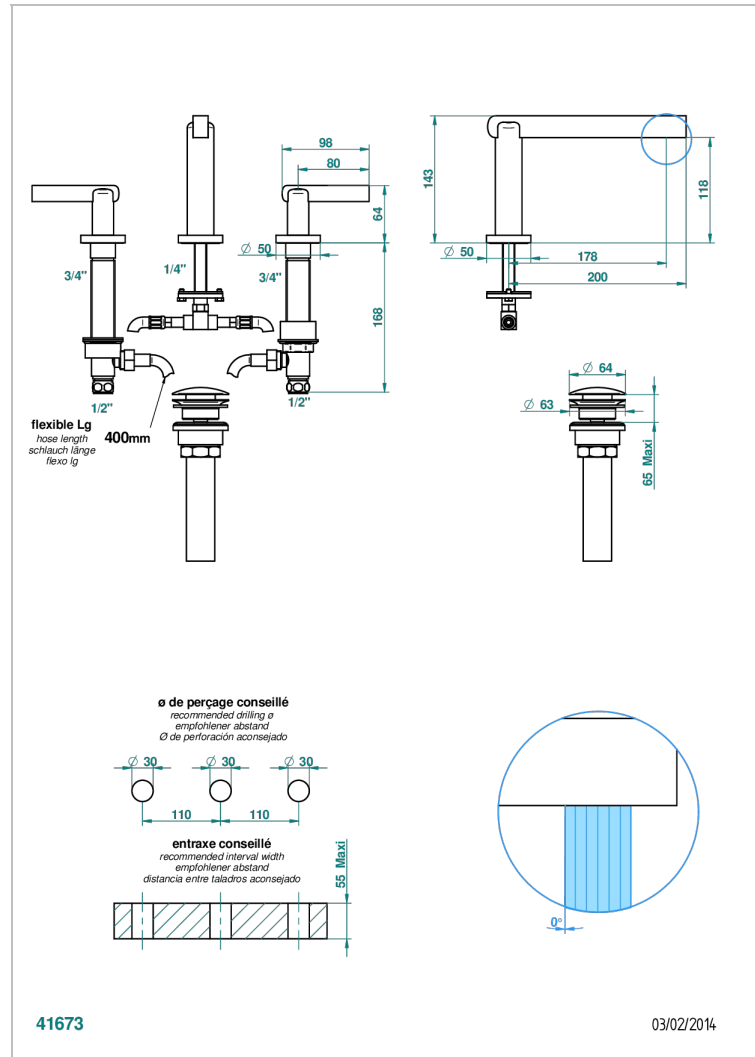

# LE 11 WITH LEVER HANDLES

U2B-151M/US

Widespread lavatory set with drain for 1 1/4" + countertop

## CHARACTERISTIC

- Le 11 with lever handles
- Widespread lavatory set with drain for 1 1/4" + countertop