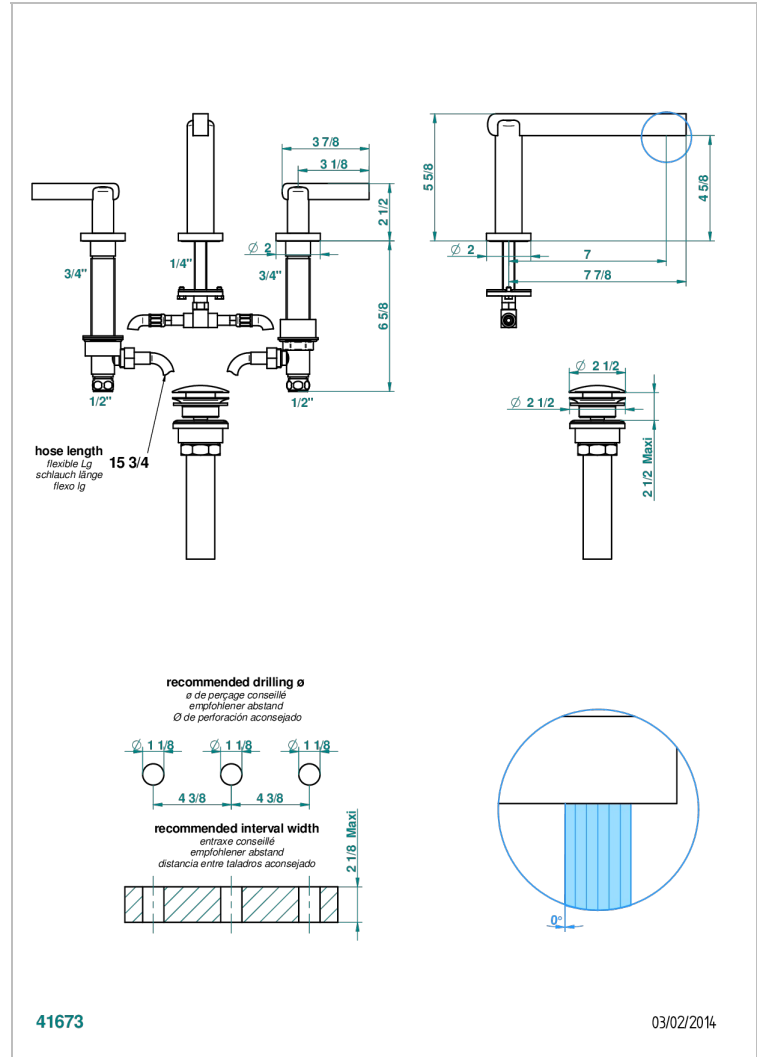

LE 11 WITH LEVER HANDLES

U2B-151M/US

Widespread lavatory set with drain for 1 1/4" + countertop

CHARACTERISTIC

- Le 11 with lever handles
- Widespread lavatory set with drain for 1 1/4" + countertop

AVAILABLE FINITIONS