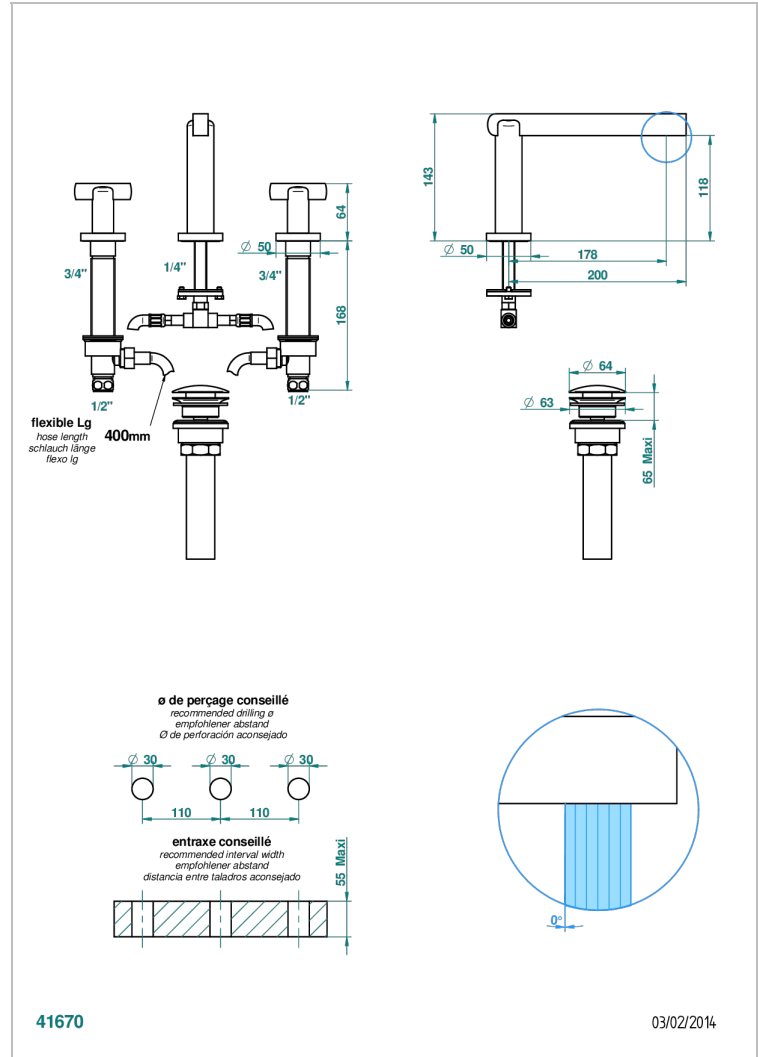

LE 11

U2A-151M/US

Rim mounted 3-hole basin mixer with waste for marble

CARACTERÍSTICAS

- Le 11
- Rim mounted 3-hole basin mixer with waste for marble

ACABADOS DISPONIBLES

Bronce claro - D01
Cerámica negra mate - D30
Cobre viejo mate - H07
Cromo - A02
Cromo / dorado - G02
Cromo mate - C02