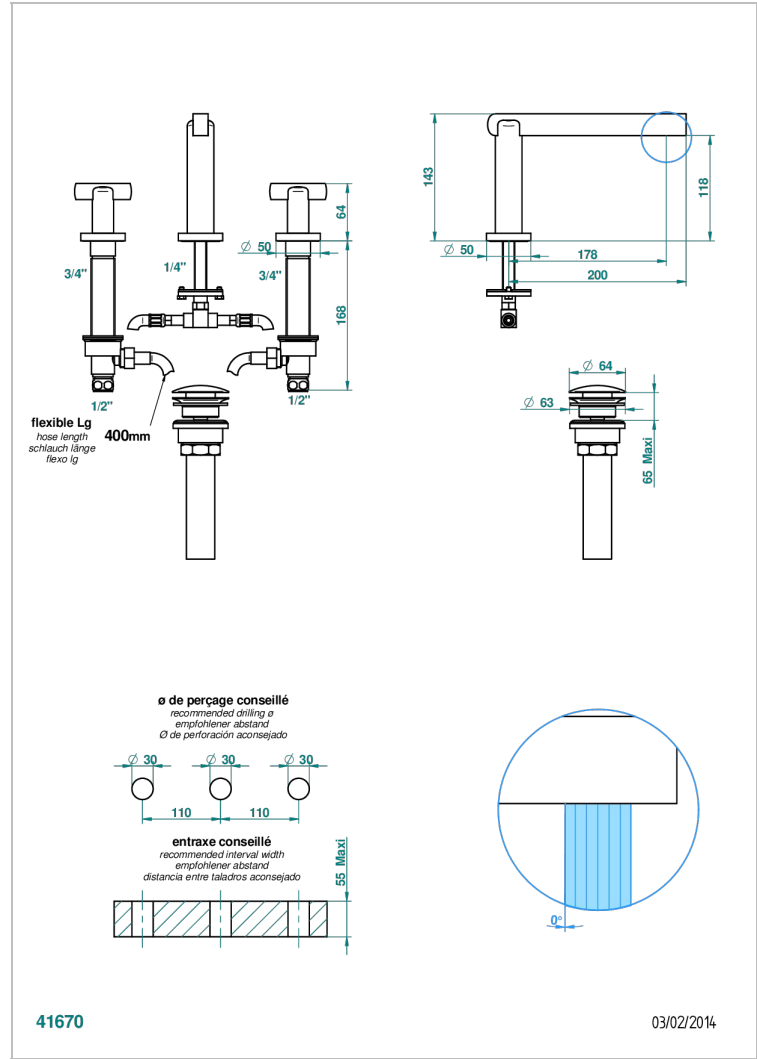

LE 11

U2A-151M/US

Widespread lavatory set with drain for 1 1/4" + countertop

CHARACTERISTIC

- Le 11
- Widespread lavatory set with drain for 1 1/4" + countertop

AVAILABLE FINITIONS

Black ceram - D30
Blush PVD - H62
Brass color PVD - H49
Brown bronze color PVD - F33
Chrome polished - A02
Chrome polished / gold polished - G02