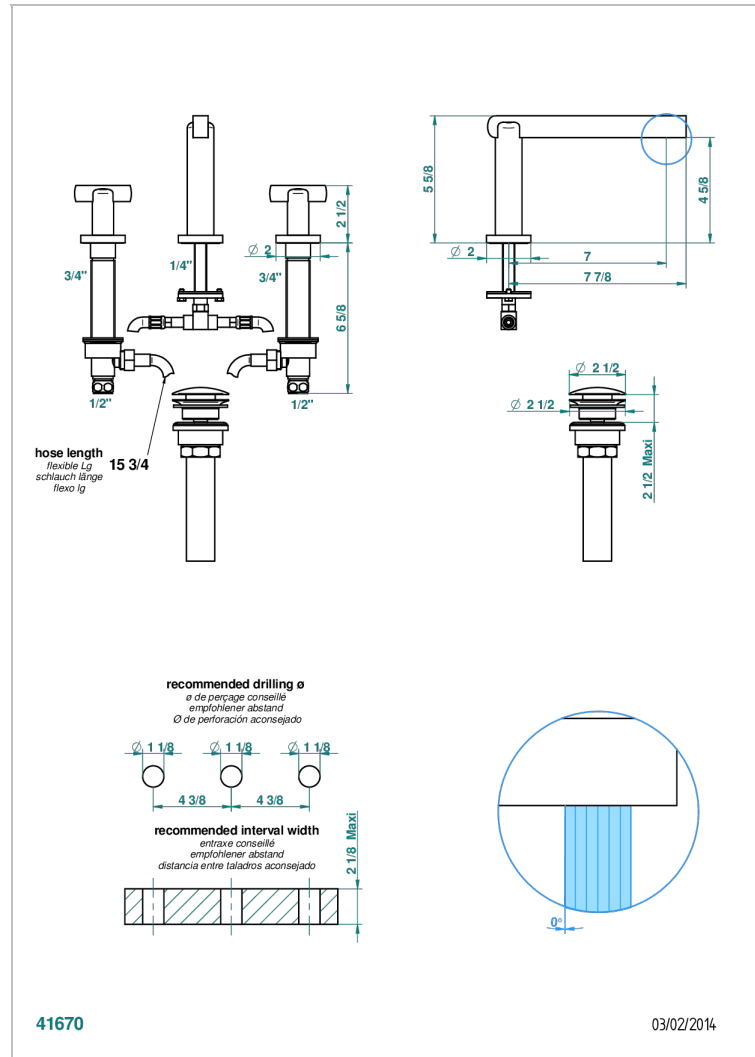

# LE 11

U2A-151M/US

Rim mounted 3-hole basin mixer with waste for marble

## CARACTERÍSTICAS

- Le 11
- Rim mounted 3-hole basin mixer with waste for marble