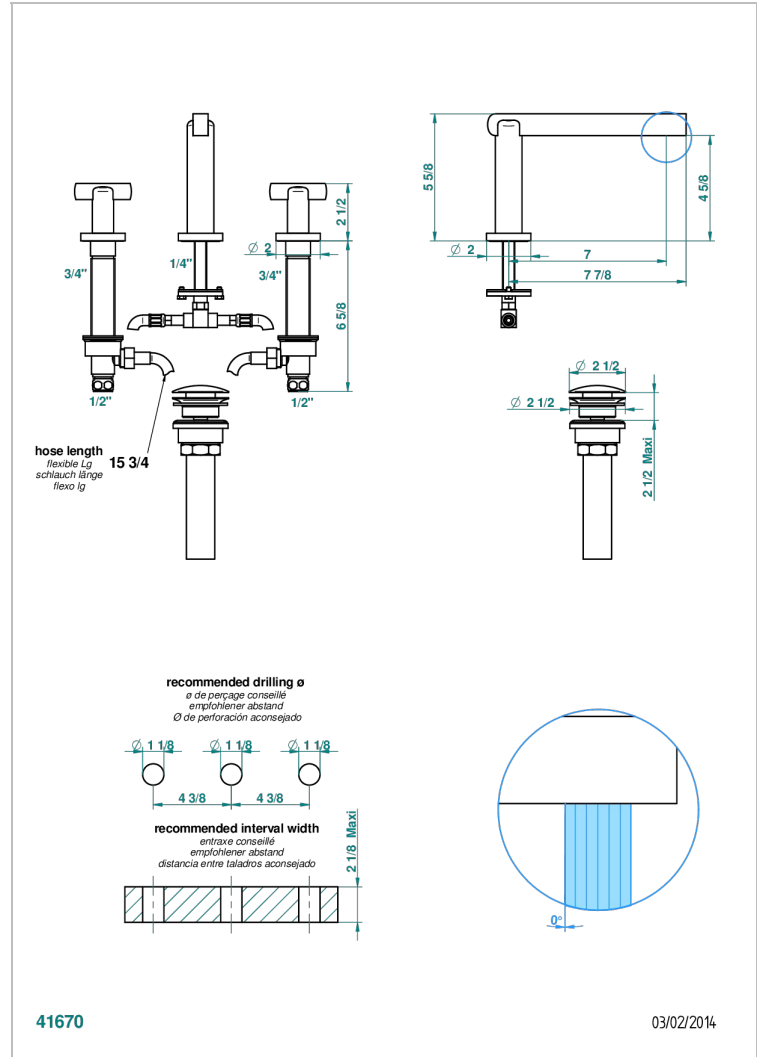

# LE 11

U2A-151M/US

Widespread lavatory set with drain for 1 1/4" + countertop

## CHARACTERISTIC

- Le 11
- Widespread lavatory set with drain for 1 1/4" + countertop